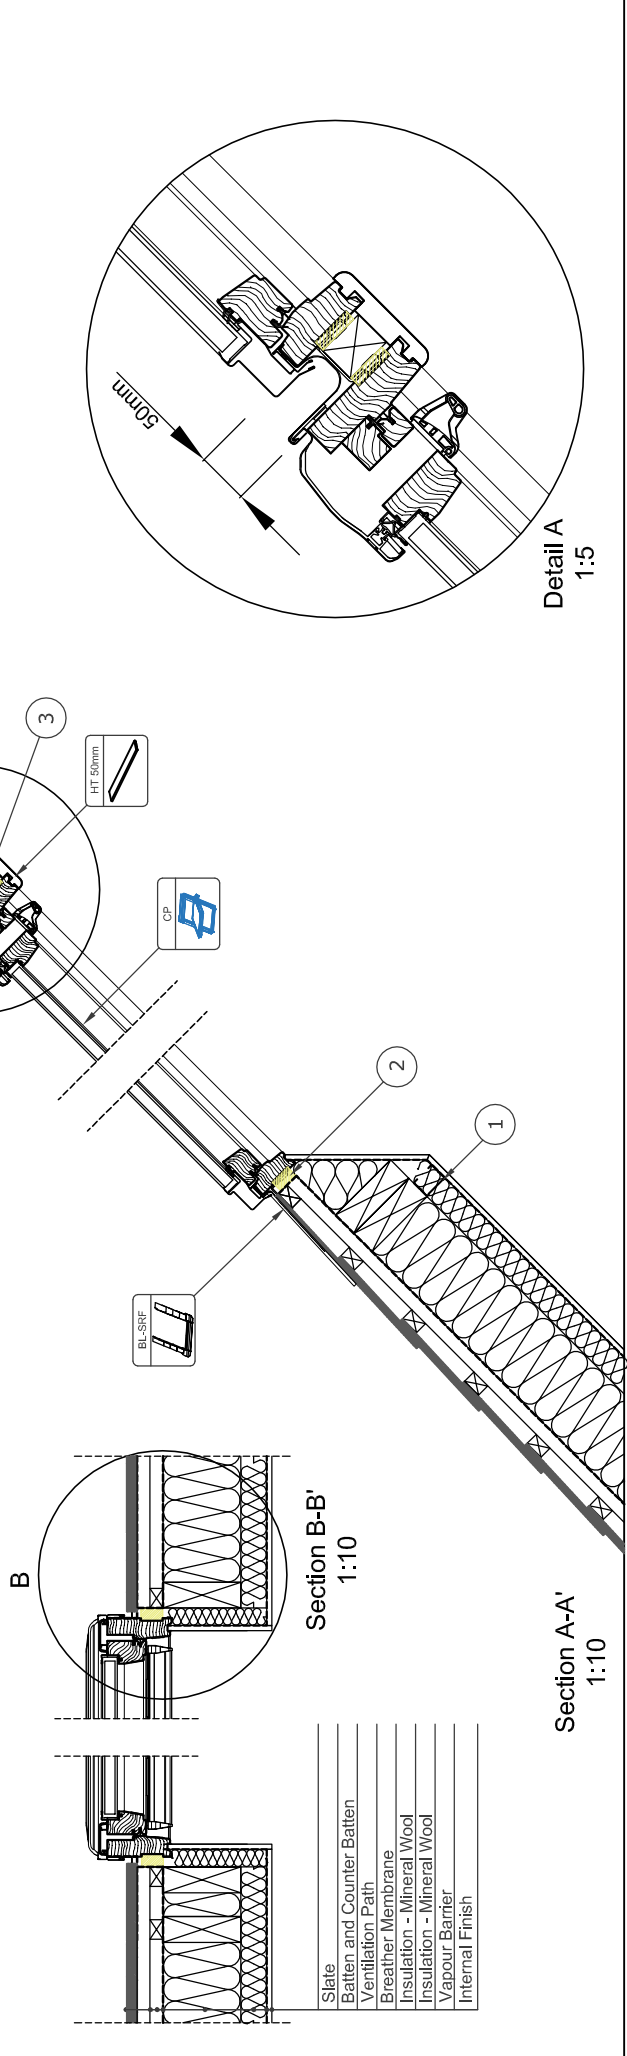

INDICATIVE SECTIONAL VIEW

www.keyliterate.com E-Mail: info@keyliterate.co.uk Tel: 028 8975 8921 Fax: 028 8975 8923 Keylite Roof Coatings, Northern Ireland B 189 8LU, Co. Louth.		This drawing is for informational/demonstrative purposes only. It is not intended to be used as a basis for construction. All dimensions are approximate. Roof construction needs to be in line with current building regulations. Keylite Roof Coatings is not responsible for the installation quality on the roof. Documentation only for personal use. Copying and selling other products is prohibited.		Roofing Style	Window	Flashing	Felt Collar	Vapour Collar	Horizontal Trim	Angle	DWG No.	Scale	Format
				max min	CP	BL-SRF	FC	VC	HT 50mm	15°-90°	CP-BL-SRF-1 Rev. A 2018	1:5 1:10	A3