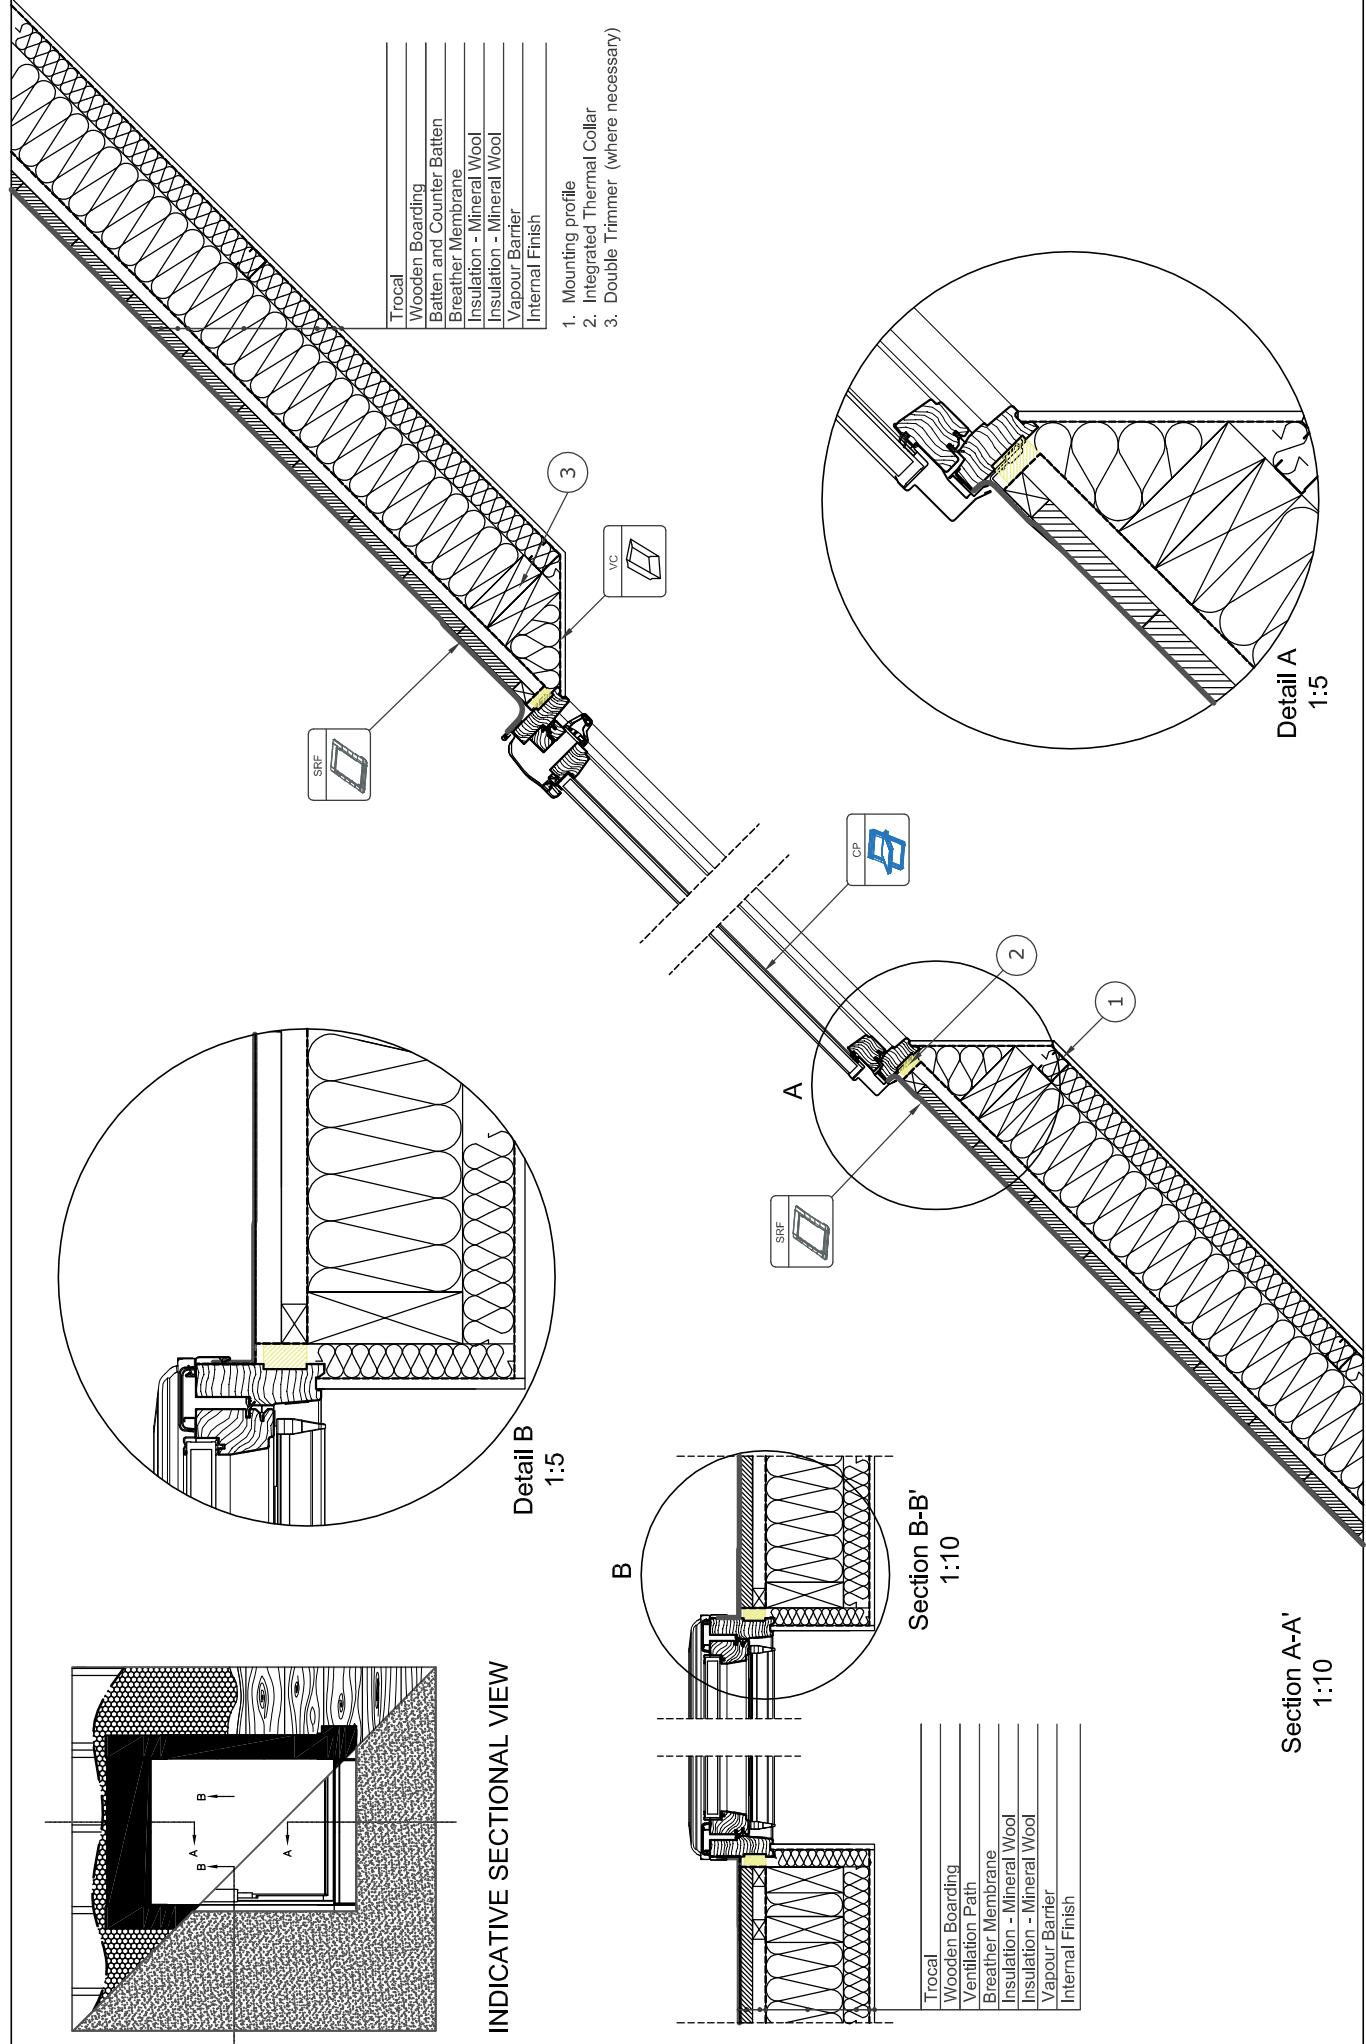

INDICATIVE SECTIONAL VIEW

Trocal
Wooden Boarding
Batten and Counter Batten
Breather Membrane
Insulation - Mineral Wool
Insulation - Mineral Wool
Vapour Barrier
Internal Finish

1. Mounting profile
2. Integrated Thermal Collar
3. Double Trimmer (where necessary)

Trocal
Wooden Boarding
Ventilation Path
Breather Membrane
Insulation - Mineral Wool
Insulation - Mineral Wool
Vapour Barrier
Internal Finish

www.keyliteofwindows.com E-Mail: info@keylite.co.uk Tel: 028 9675 8921 Fax: 028 9675 8923 Keylite Roof Windows Ltd, Cookstown, County Tyrone, Northern Ireland BT189 8LU.		This drawing is for information and illustrative purposes only and as such cannot substitute a trade for performance. All roof constructions needs to be sign with current building regulations. Keylite is not responsible for any installation quality on the roof. Documentation only for personal use. Copying and printing without permission is prohibited.	Trocal	Roofing Style	Window	Flashing	Felt Collar	Vapour Collar	Angle	DWG No.	Scale	Format
					CP	SRF	FC	VC	15°-90°	CP-SRF-2 Rev. A 2018	1:5 1:10	A3