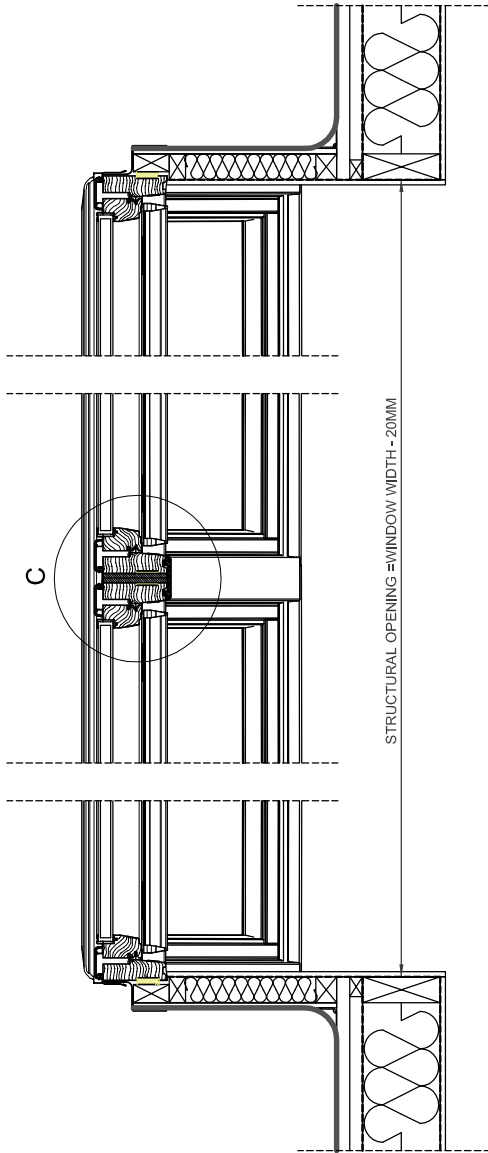

DOUBLE

TRIPLE

www.keyliterate.com Tel: 028 8975 8921 Fax: 028 8975 8923 Keylite Roof County Tyrone, Northern Ireland BT 89 9LU	<p>This drawing is for informational/demonstrative purposes only. All dimensions cannot constitute a basis for performance. Roof constructions needs to be tight with current building regulations. Keylite is not responsible for the installation quality on the roof. Documentation for particular code-copying and drawing errors/products is prohibited.</p>	Roofing Style	Window	Flashing	Flashing	U-tube	Upstand	Decoration Trim	Angle	DWG No.	Scale	Format
		Trocal	CP	FRX-F Double Triple	FRX-F Double Triple	U-tube Double Triple	FRX-J Double Triple	DT 100mm	0°-15°	CP-CFRX Rev. A 2018	1:5 1:10	A3