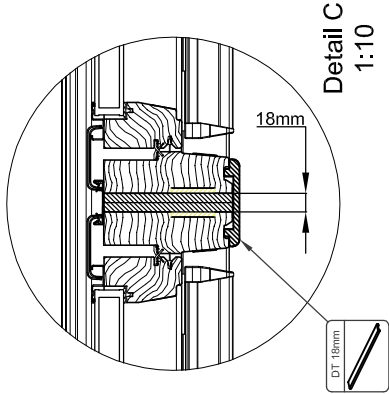

DOUBLE

TRIPLE

www.keyliterate.com Tel: 028 8975 8921 Fax: 028 8975 8923 Keylite Roof County Tyrone, Northern Ireland BT 89 9LU	<p>This drawing is for informational/demonstrative purposes only. All dimensions cannot constitute a basis for performance. Roof constructions needs to be tight with current building regulations. Keylite is not responsible for the installation quality on the roof. Documentation for particular code-copying and drawing errors/products is prohibited.</p>	Roofing Style	Window	Flashing	Flashing	U-tube	Upstand	Decoration Trim	Angle	DWG No.	Scale	Format
		Trocal	CP	FRX-F Double Triple	FRX-F Double Triple	U-tube Double Triple	FRX-J Double Triple	DT 100mm	0°-15°	CP-CFRX Rev. A 2018	1:5 1:10	A3