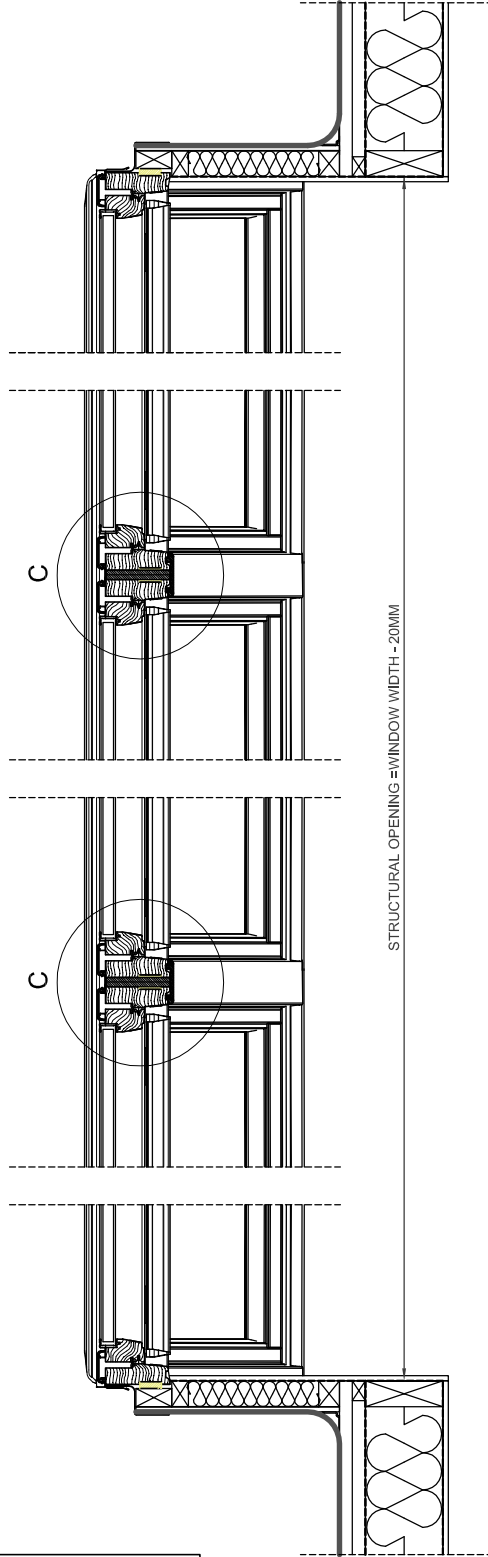

DOUBLE

TRIPLE

www.keyliterate.com Tel: 028 8975 8921 Fax: 028 8975 8923 Keylite Roof County Tyrone, Northern Ireland BT 89 9LU	<p>This drawing is for informational/demonstrative purposes only. All dimensions cannot constitute a basis for performance. Roof constructions needs to be tight with current building regulations. Keylite is not responsible for the installation quality on the roof. Documentation for particular code-copying and drawing errors/products is prohibited.</p>	Roofing Style	Window	Flashing	Flashing	U-tube	Upstand	Decoration Trim	Angle	DWG No.	Scale	Format
		Trocal	CP	FRX-F Double Triple	FRX-F Double Triple	U-tube Double Triple	FRX-J Double Triple	DT 100mm	0°-15°	CP-CFRX Rev. A 2018	1:5 1:10	A3