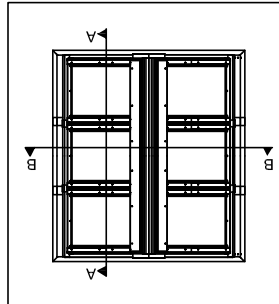

DOUBLE

TRIPLE

www.keyliterate.com Tel: 028 8975 8921 Fax: 028 8975 8923 Keylite Roof County Tyrone, Northern Ireland BT 89 9LU	<p>This drawing is for informational/demonstrative purposes only. All dimensions cannot constitute a basis for performance. Roof constructions needs to be tight with current building regulations. Keylite is not responsible for the installation quality on the roof. Documentation for particular code-copying and drawing errors/products is prohibited.</p>	Roofing Style	Window	Flashing	Flashing	U-tube	Upstand	Decoration Trim	Angle	DWG No.	Scale	Format
		Trocal	CP	FRX-F Double Triple	FRX-F Double Triple	U-tube Double Triple	FRX-J Double Triple	DT 100mm	0°-15°	CP-CFRX Rev. A 2018	1:5 1:10	A3