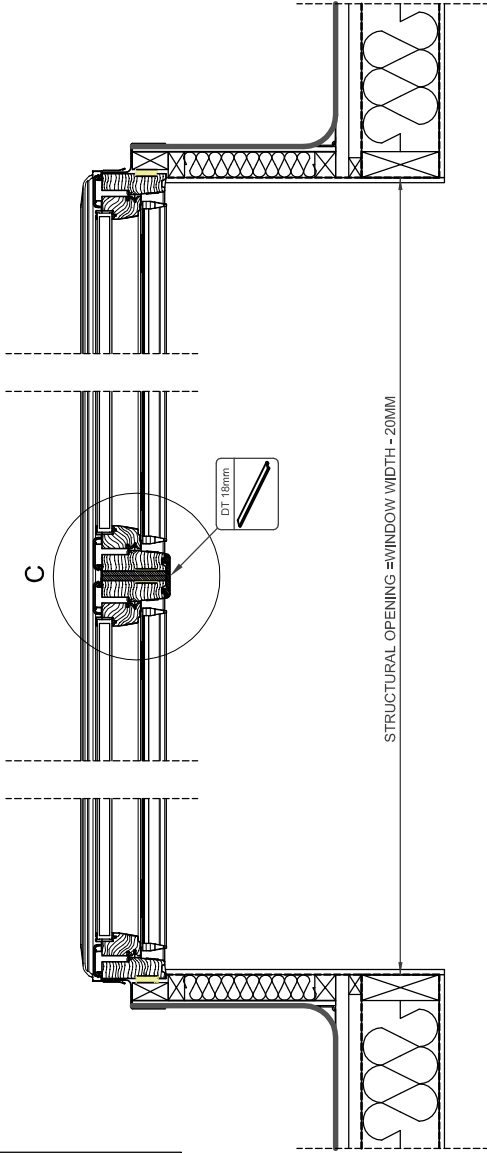

www.keylitemindows.com
E-Mail: info@keylite.co.uk
Tel: 028 8675 8921 Fax: 028 8675 8923
Keylite Roof Windows Ltd, Cookstown,
County Tyrone, Northern Ireland BT80 8LU.

Roofing Style	Window	Flashing	Upstand	Decoration Trim	Angle	DWG No.	Scale	Format
Trocal	CP	FRX-F Double Triple	FRX-UJ Double Triple	DT 18mm	0°-15°	CP-CFRS Rev. A 2018	1:5 1:10	A3