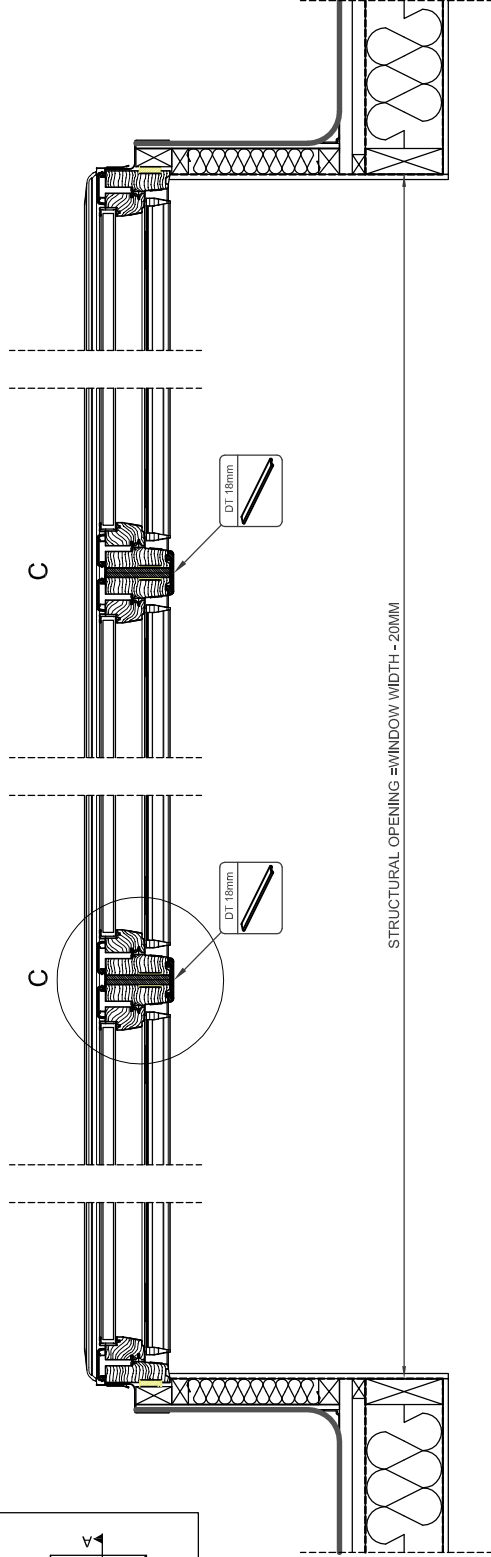

TRIPLE

www.keylitemindows.com
E-Mail: info@keylite.co.uk
Tel: 028 8675 8921 Fax: 028 8675 8923
Keylite Roof Windows Ltd, Cookstown,
County Tyrone, Northern Ireland BT80 8LU.

Roofing Style	Window	Flashing	Upstand	Decoration Trim	Angle	DWG No.	Scale	Format
Trocal	CP	FRX-F Double Triple	FRX-UJ Double Triple	DT 18mm	0°-15°	CP-CFRS Rev. A 2018	1:5 1:10	A3