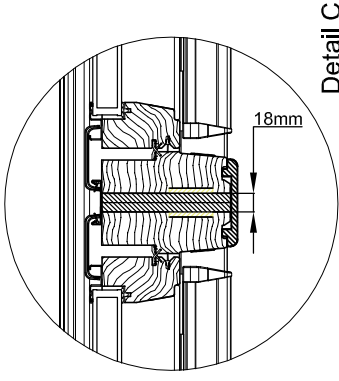

www.keylitemindows.com
E-Mail: info@keylite.co.uk
Tel: 028 8675 8921 Fax: 028 8675 8923
Keylite Roof Windows Ltd, Cookstown,
County Tyrone, Northern Ireland BT80 8LU.

Roofing Style	Window	Flashing	Upstand	Decoration Trim	Angle	DWG No.	Scale	Format
Trocal	CP	FRX-F Double Triple	FRX-UJ Double Triple	DT 18mm	0°-15°	CP-CFRS Rev. A 2018	1:5 1:10	A3