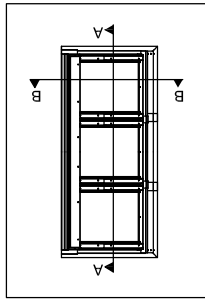

www.keylitemindows.com
E-Mail: info@keylite.co.uk
Tel: 028 8675 8921 Fax: 028 8675 8923
Keylite Roof Windows Ltd, Cookstown,
County Tyrone, Northern Ireland BT80 8LU.

Roofing Style	Window	Flashing	Upstand	Decoration Trim	Angle	DWG No.	Scale	Format
Trocal	CP	FRX-F Double Triple	FRX-UJ Double Triple	DT 18mm	0°-15°	CP-CFRS Rev. A 2018	1:5 1:10	A3