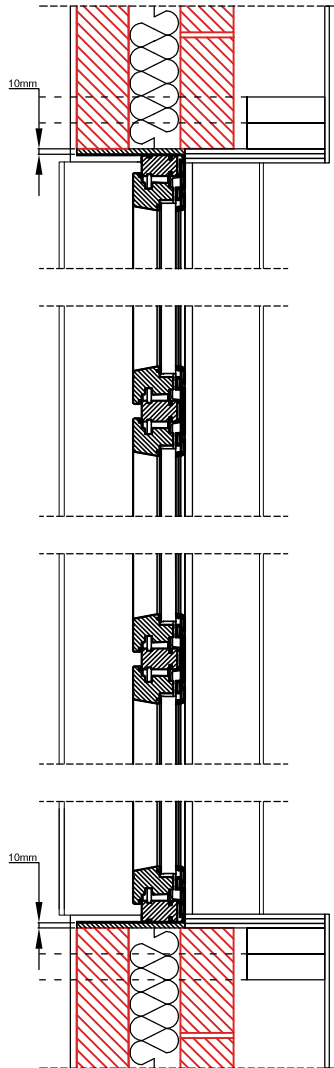

INDICATIVE SECTIONAL VIEW

- Ceramic Tile
- Batten and Counter Batten
- Breathable Membrane
- Insulation - Mineral Wool
- Insulation - Mineral Wool
- Vapour Barrier
- Internal Finish

Detail A
1:5

Section B-B'
1:10

Section C-C'
1:10

Section A-A'
1:10

www.keyliterate.com E-Mail: info@keyliterate.co.uk Tel: 028 8975 8921 Fax: 028 8975 8923 Keyliterate Roof Windows, Northern Ireland BT80 8LU, County Tyrone, Northern Ireland BT80 8LU.		This drawing is for informational/nominate purposes only and as such cannot constitute a basis for performance. All roof constructions need to be sign with current building regulations. Keyliterate is not responsible for the installation quality on the roof. Documentation only is provided for copying and printing. Where products is provided.	Roofing Style 	Window 	Vertical Window 	Fishing 	Decoration Trim DT 18mm	DWG No. CP-TVBL-TRF Rev. A 2018	Scale 1:5 1:10	Format A3
---	--	---	-------------------	------------	---------------------	-------------	-------------------------------	---------------------------------------	----------------------	--------------