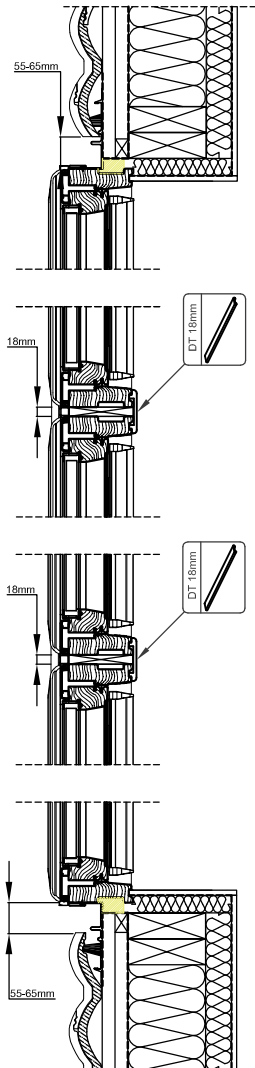

INDICATIVE SECTIONAL VIEW

- Ceramic Tile
- Batten and Counter Batten
- Breathable Membrane
- Insulation - Mineral Wool
- Insulation - Mineral Wool
- Vapour Barrier
- Internal Finish

Detail A
1:5

Section B-B'
1:10

Section C-C'
1:10

Section A-A'
1:10

www.keyliterate.com E-Mail: info@keyliterate.co.uk Tel: 028 8975 8921 Fax: 028 8975 8923 Keyliterate Roof Windows, Northern Ireland BT80 8LU, County Tyrone, Northern Ireland BT80 8LU.		This drawing is for informational/nominate purposes only and as such cannot constitute a basis for performance. All roof constructions need to be sign with current building regulations. Keyliterate is not responsible for the installation quality on the roof. Documentation only is provided for copying and printing. Where products is provided.	Roofing Style 	Window 	Vertical Window 	Fishing 	Decoration Trim DT 18mm	DWG No. CP-TVBL-TRF Rev. A 2018	Scale 1:5 1:10	Format A3
---	--	---	-------------------	------------	---------------------	-------------	-------------------------------	---------------------------------------	----------------------	--------------