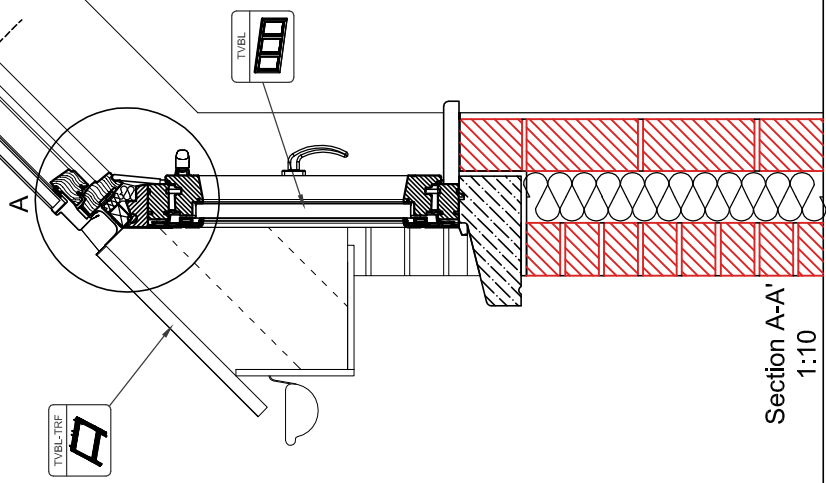

INDICATIVE SECTIONAL VIEW

- Ceramic Tile
- Batten and Counter Batten
- Breathable Membrane
- Insulation - Mineral Wool
- Insulation - Mineral Wool
- Vapour Barrier
- Internal Finish

Detail A
1:5

Section B-B'
1:10

Section C-C'
1:10

Section A-A'
1:10

www.keyliterate.com E-Mail: info@keyliterate.co.uk Tel: 028 8975 8921 Fax: 028 8975 8923 Keyliterate Roof Windows, Northern Ireland BT80 8LU, County Tyrone, Northern Ireland BT80 8LU.		This drawing is for informational/nominate purposes only and as such cannot constitute a basis for performance. All roof constructions need to be sign with current building regulations. Keyliterate is not responsible for the installation quality on the roof. Documentation only is provided for copying and printing. Where products is provided.	Roofing Style 	Window 	Vertical Window 	Fishing 	Decoration Trim DT 18mm	DWG No. CP-TVBL-TRF Rev. A 2018	Scale 1:5 1:10	Format A3
---	--	---	-------------------	------------	---------------------	-------------	-------------------------------	---------------------------------------	----------------------	--------------