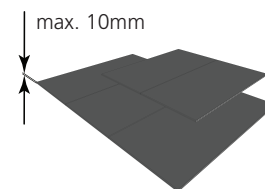

Slate Flashing Components

Slate: SRF

- ▶ **Roof Pitch 15° – 90°**
- ▶ **Material Profile – Max 10mm**
Flashing for single window installation into slate up to 10mm thick.
Not to be used with interlocking slate.