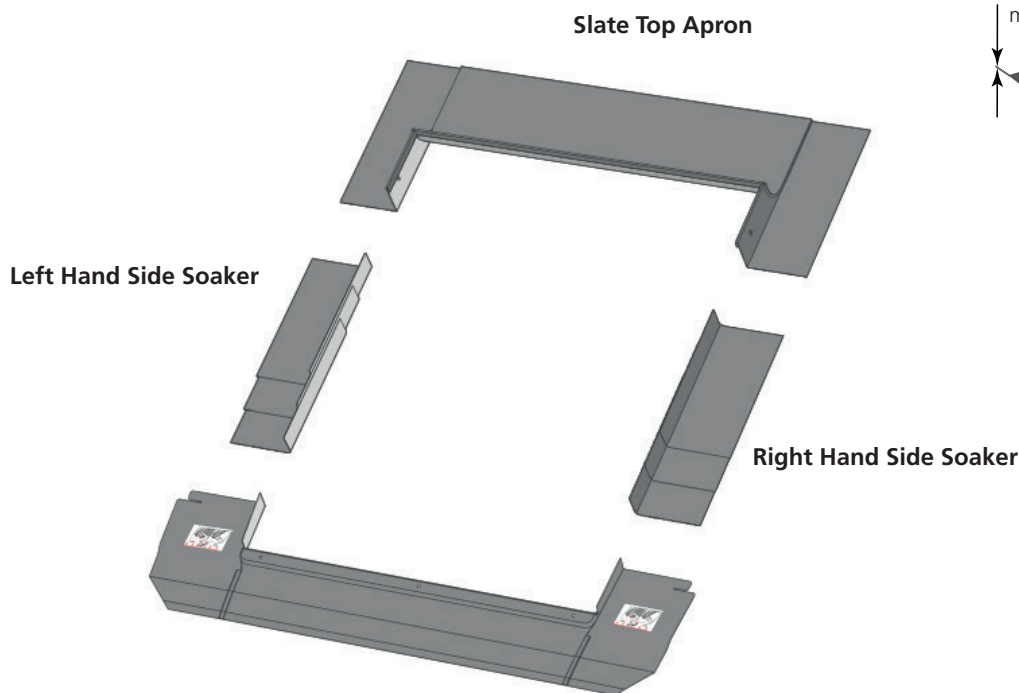

Single Window Flashings

Keylite Flashing Kits are the most efficient way to ensure a watertight installation for your windows and have been designed to integrate efficiently with specific roofing materials.

Slate Flashing Components

Slate: SRF

- ▶ **Roof Pitch 15° – 90°**
- ▶ **Material Profile – Max 10mm**
Flashing for single window installation into slate up to 10mm thick.
Not to be used with interlocking slate.

Slate Bottom Apron

One-piece bottom apron

The unique one-piece bottom apron design improves aesthetic finish and allows for easy installation.

Guarantee

- ▶ **10 Years** - Keylite's hassle free guarantee Flashings.