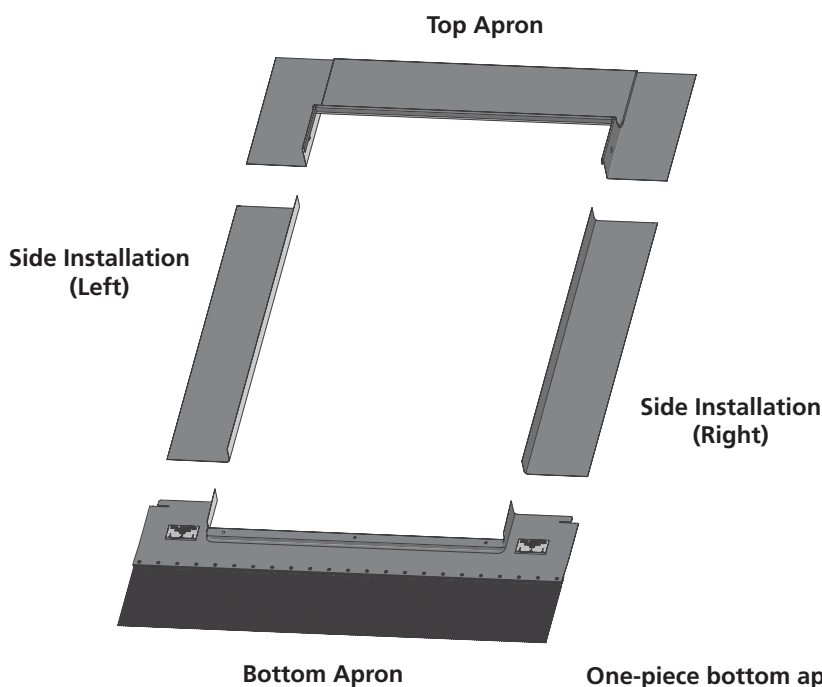

Zinc Roof Flashings

Keylite flashing kits are the most efficient way to ensure a watertight installation for your roof windows and have been designed to integrate efficiently with specific roofing materials.

Zinc Roof Flashing Components

One-piece bottom apron
The unique one-piece bottom apron design improves the aesthetic finish and allows for easy installation.

Tile: ZRF

- ▶ **Roof Pitch 15° - 90°**
Flashing for single window installation into zinc sheeting

Guarantee

- ▶ 10 Years – Keylite’s hassle free guarantee on flashings.

Finish Options

- ▶ Exterior - Grey

Size Range

Window Sizes (WxH)	550x780	550x980	550x1180	660x1180	780x980	780x1180	780x1400	940x1400	940x1600	1140x1180	1340x980	1340x1400
Zinc Roof Flashing	ZRF 01	ZRF 02	ZRF 01C	ZRF 03	ZRF 04	ZRF 05	ZRF 06	ZRF 07F	ZRF 07	ZRF 08	ZRF 09	ZRF 10