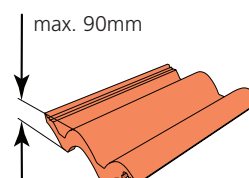

Low-Pitched Roof Flashing Components

Tile: LTRF

- ▶ **Roof Pitch 10° - 75°**
- ▶ **Material Profile – Max 90mm**
Flashing for single window installation into flat or profiled interlocking tiles. Also suitable for interlocking slate and profiled sheeting.

Guarantee

- ▶ 10 Years – Keylite’s hassle free guarantee on flashings.

Finish Options

- ▶ Exterior - Grey

Size Range

Window Sizes (WxH)	550x780	550x980	550x1180	660x1180	780x980	780x1180	780x1400	940x1400	940x1600	1140x1180	1340x980	1340x1400
Low Pitched Tile Roof Flashing	LTRF 01	LTRF 02	LTRF 01C	LTRF 03	LTRF 04	LTRF 05	LTRF 06	LTRF 07F	LTRF 07	LTRF 08	LTRF 09	LTRF 10