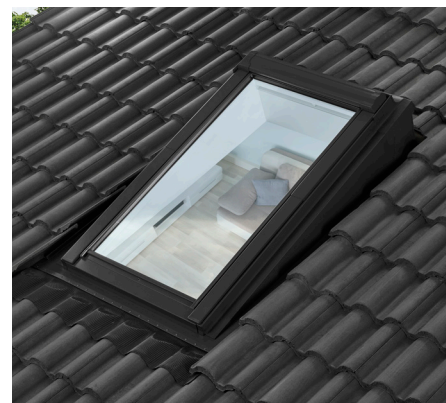

Low Pitched Roof Flashings

Keylite flashing kits are the most efficient way to ensure a watertight installation for your roof windows and have been designed to integrate efficiently with specific roofing materials.

Low-Pitched Roof Flashing Components

Tile: LTRF

- ▶ **Roof Pitch 10° - 75°**
- ▶ **Material Profile – Max 90mm**
Flashing for single window installation into flat or profiled interlocking tiles. Also suitable for interlocking slate and profiled sheeting.

Guarantee

- ▶ 10 Years – Keylite’s hassle free guarantee on flashings.

Finish Options

- ▶ Exterior - Grey

Size Range

Window Sizes (WxH)	550x780	550x980	550x1180	660x1180	780x980	780x1180	780x1400	940x1400	940x1600	1140x1180	1340x980	1340x1400
Low Pitched Tile Roof Flashing	LTRF 01	LTRF 02	LTRF 01C	LTRF 03	LTRF 04	LTRF 05	LTRF 06	LTRF 07F	LTRF 07	LTRF 08	LTRF 09	LTRF 10