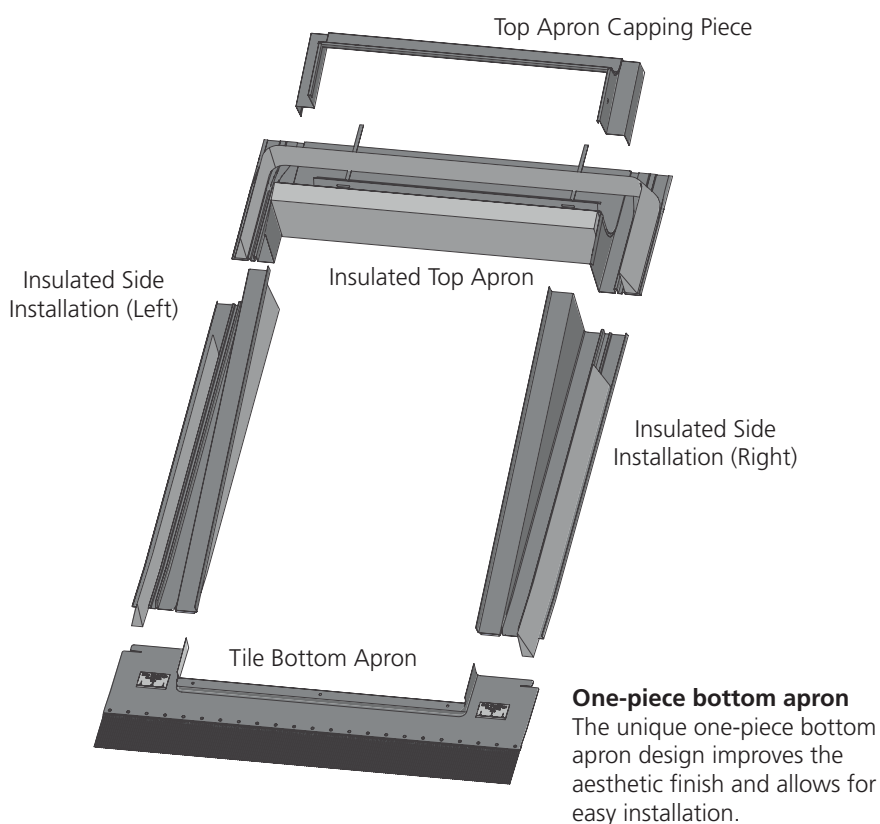

Low Pitched Roof Flashings

Keylite flashing kits are the most efficient way to ensure a watertight installation for your roof windows and have been designed to integrate efficiently with specific roofing materials.

Low-Pitched Roof Flashing Components

Tile: LTRF

- ▶ **Roof Pitch 10° - 75°**
- ▶ **Material Profile – Max 90mm**
Flashing for single window installation into flat or profiled interlocking tiles. Also suitable for interlocking slate and profiled sheeting.

Guarantee

- ▶ 10 Years – Keylite’s hassle free guarantee on flashings.

Finish Options

- ▶ Exterior - Grey

Size Range

Window Sizes (WxH)	550x780	550x980	550x1180	660x1180	780x980	780x1180	780x1400	940x1400	940x1600	1140x1180	1340x980	1340x1400
Low Pitched Tile Roof Flashing	LTRF 01	LTRF 02	LTRF 01C	LTRF 03	LTRF 04	LTRF 05	LTRF 06	LTRF 07F	LTRF 07	LTRF 08	LTRF 09	LTRF 10