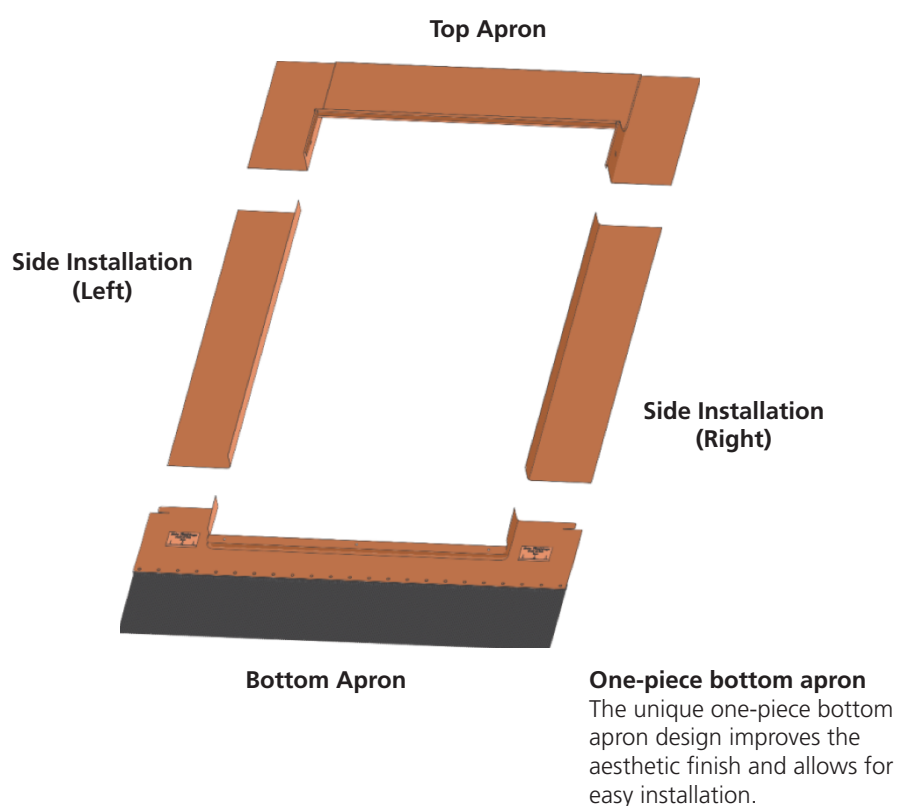

Copper Roof Flashings

Keylite flashing kits are the most efficient way to ensure a watertight installation for your roof windows and have been designed to integrate efficiently with specific roofing materials.

Copper Roof Flashing Components

Tile: CURF

- ▶ **Roof Pitch 15° - 90°**
Flashing for single window installation into copper sheeting

Guarantee

- ▶ 10 Years – Keylite’s hassle free guarantee on flashings.

Finish Options

- ▶ Exterior - Copper

Size Range

Window Sizes (WxH)	550x780	550x980	550x1180	660x1180	780x980	780x1180	780x1400	940x1400	940x1600	1140x1180	1340x980	1340x1400
Copper Roof Flashing	CURF 01	CURF 02	CURF 01C	CURF 03	CURF 04	CURF 05	CURF 06	CURF 07F	CURF 07	CURF 08	CURF 09	CURF 10