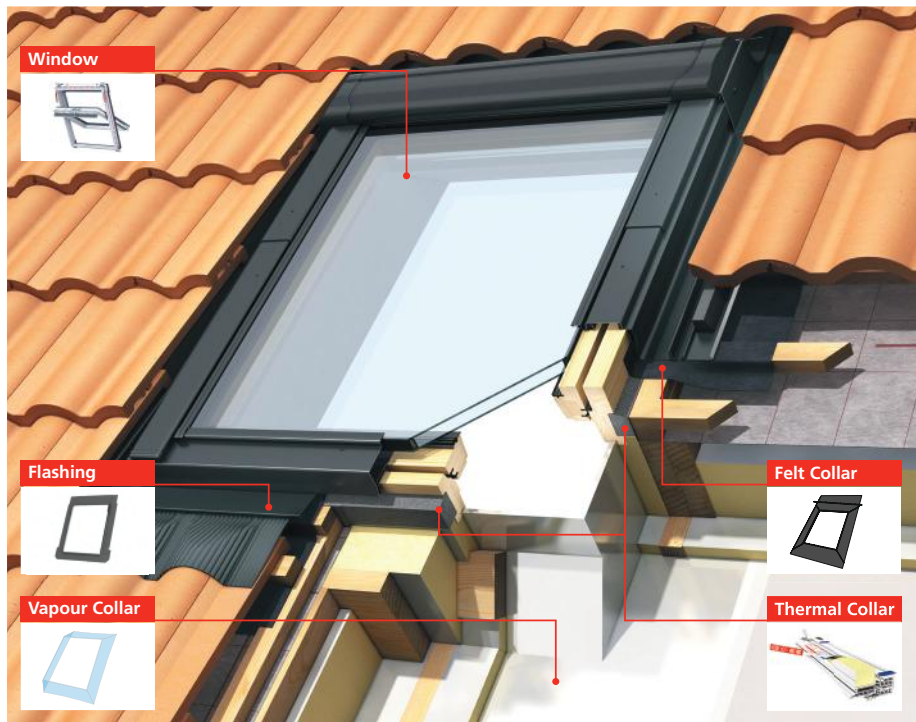

Enhanced Installation Components

The range of Keylite enhanced installation components aim to make the Keylite Roof Window increasingly more watertight from the moment they are applied.

Felt Collar

The Keylite Felt Collar (FC) is manufactured from a flexible material that creates an impenetrable seal around your roof window and unites with the underfelt of your roof to ensure a watertight seal.

Vapour Collar

The Keylite Vapour Collar (VC) enhances the air tightness around your Keylite roof window, as well as preventing vapour passing through your roof construction.

Window Sizes (WxH)	550x780	550x980	550x1180	660x1180	780x980	780x1180	780x1400	940x1400	940x1600	1140x1180	1340x980	1340x1400
Felt Collar Product Code	FC 01	FC 02	FC 01C	FC 03	FC 04	FC 05	FC 06	FC 07F	FC 07	FC 08	FC 09	FC 10
Vapour Collar Product Code	VC 01	VC 02	VC 01C	VC 03	VC 04	VC 05	VC 06	VC 07F	VC 07	VC 08	VC 09	VC 10
Installation Package Product Code Includes Felt Collar and Vapour Collar	IPC 01	IPC 02	IPC 01C	IPC 03	IPC 04	IPC 05	IPC 06	IPC 07F	IPC 07	IPC 08	IPC 09	IPC 10