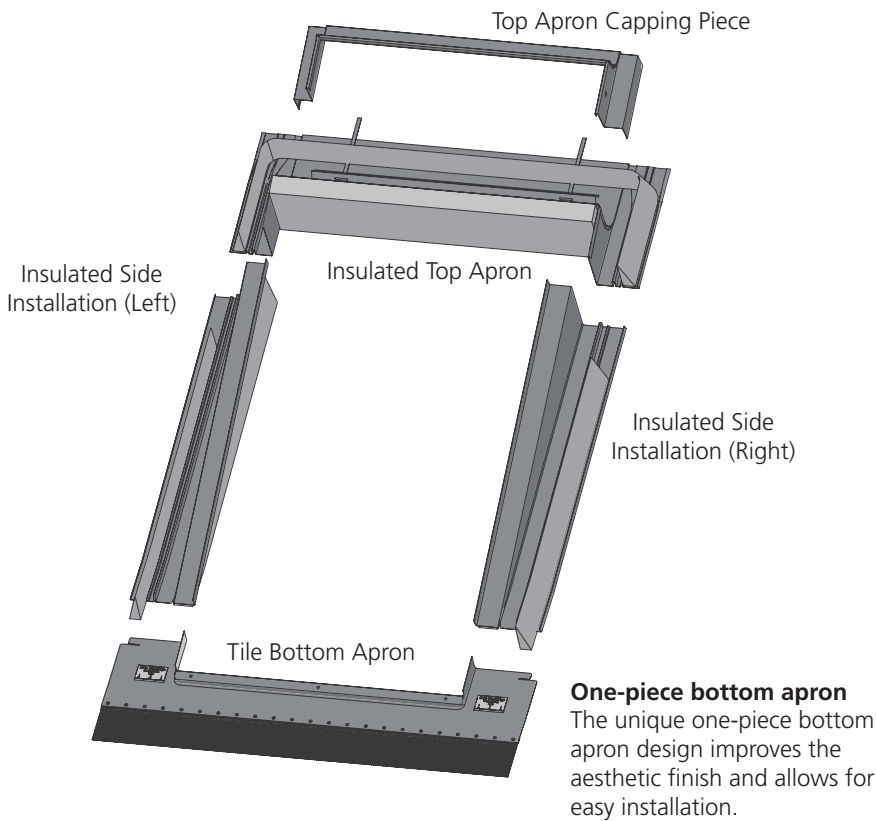

Low Pitched Roof Flashings

Keylite flashing kits are the most efficient way to ensure a watertight installation for your roof windows and have been designed to integrate efficiently with specific roofing materials.

Low-Pitched Roof Flashing Components

Tile: LTRF

- ▶ **Roof Pitch 10° - 75°**
- ▶ **Material Profile – Max 90mm**
Flashing for single window installation into flat or profiled interlocking tiles. Also suitable for interlocking slate and profiled sheeting.

Guarantee

- ▶ 10 Years – Keylite’s hassle free guarantee on flashings.

Finish Options

- ▶ Exterior - Grey

Size Range

Window Sizes (WxH)	550x780	550x980	550x1180	660x1180	780x980	780x1180	780x1400	940x1400	940x1600	1140x1180	1340x980	1340x1400
Low Pitched Tile Roof Flashing	LTRF 01	LTRF 02	LTRF 01C	LTRF 03	LTRF 04	LTRF 05	LTRF 06	LTRF 07F	LTRF 07	LTRF 08	LTRF 09	LTRF 10