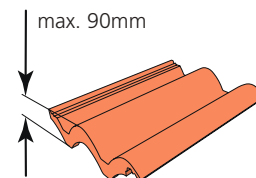

Low-Pitched Roof Flashing Components

Tile: LTRF

- ▶ **Roof Pitch 10° - 75°**
- ▶ **Material Profile – Max 90mm**
Flashing for single window installation into flat or profiled interlocking tiles. Also suitable for interlocking slate and profiled sheeting.

Guarantee

- ▶ 10 Years – Keylite’s hassle free guarantee on flashings.

Finish Options

- ▶ Exterior - Grey

Size Range

Window Sizes (WxH)	550x780	550x980	550x1180	660x1180	780x980	780x1180	780x1400	940x1400	940x1600	1140x1180	1340x980	1340x1400
Low Pitched Tile Roof Flashing	LTRF 01	LTRF 02	LTRF 01C	LTRF 03	LTRF 04	LTRF 05	LTRF 06	LTRF 07F	LTRF 07	LTRF 08	LTRF 09	LTRF 10