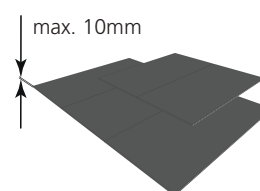

Renovation Slate Roof Flashing Components

Tile: RSRF

- ▶ **Roof Pitch 15° - 90°**
- ▶ **Material Profile – Max 10mm**
Renovation flashing for single window installation into slate up to 10mm thick.
Note: Not to be used with interlocking slate.

Guarantee

- ▶ 10 Years – Keylite’s hassle free guarantee on flashings.

Finish Options

- ▶ Exterior - Grey

Size Range

Window Sizes (WxH)	550x780	550x980	550x1180	660x1180	780x980	780x1180	780x1400	940x1400	940x1600	1140x1180	1340x980	1340x1400
Renovation Slate Roof Flashing	RSRF 01	RSRF 02	RSRF 01C	RSRF 03	RSRF 04	RSRF 05	RSRF 06	RSRF 07F	RSRF 07	RSRF 08	RSRF 09	RSRF 10