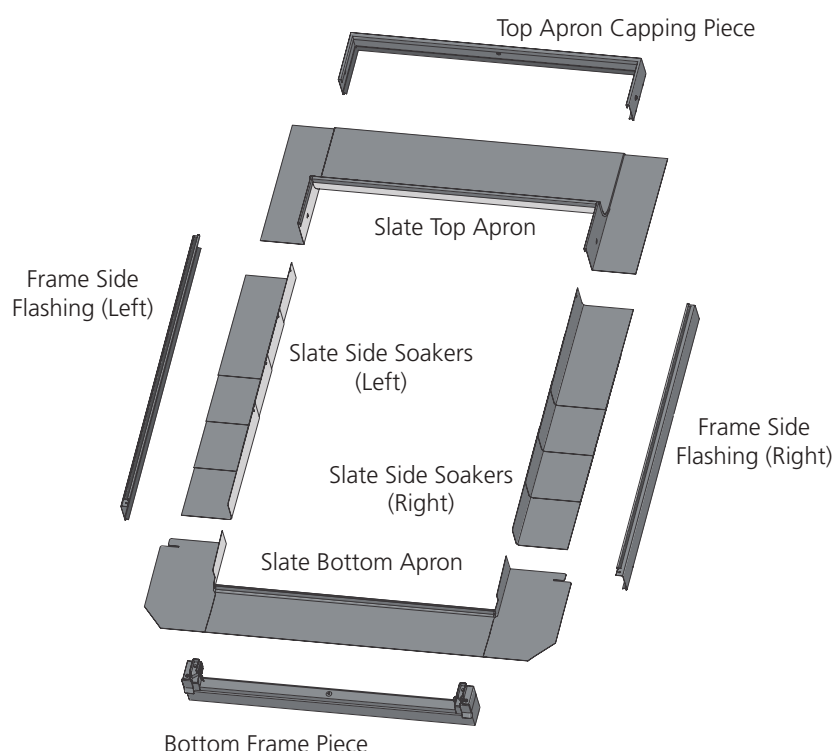

Renovation Slate Roof Flashings

Keylite flashing kits are the most efficient way to ensure a watertight installation for your roof windows and have been designed to integrate efficiently with specific roofing materials.

Renovation Slate Roof Flashing Components

Tile: RSRF

- ▶ **Roof Pitch 15° - 90°**
- ▶ **Material Profile – Max 10mm**
Renovation flashing for single window installation into slate up to 10mm thick.
Note: Not to be used with interlocking slate.

Guarantee

- ▶ 10 Years – Keylite’s hassle free guarantee on flashings.

Finish Options

- ▶ Exterior - Grey

Size Range

Window Sizes (WxH)	550x780	550x980	550x1180	660x1180	780x980	780x1180	780x1400	940x1400	940x1600	1140x1180	1340x980	1340x1400
Renovation Slate Roof Flashing	RSRF 01	RSRF 02	RSRF 01C	RSRF 03	RSRF 04	RSRF 05	RSRF 06	RSRF 07F	RSRF 07	RSRF 08	RSRF 09	RSRF 10