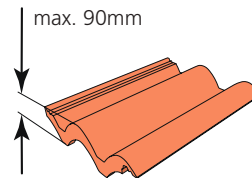

## Tile: RTRF

- ▶ **Roof Pitch 15° - 90°**
- ▶ **Material Profile – Max 90mm**  
Renovation flashing for single window installation into flat or profiled interlocking tiles. Also suitable for interlocking slate and profiled sheeting.