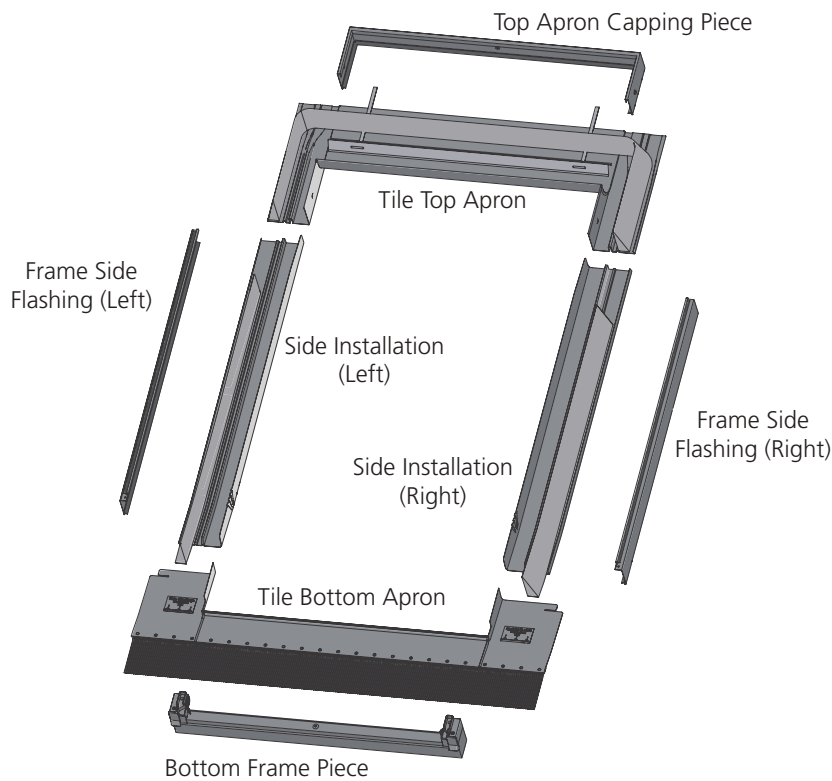

# Renovation Tile Roof Flashings

Keylite flashing kits are the most efficient way to ensure a watertight installation for your roof windows and have been designed to integrate efficiently with specific roofing materials.

## Renovation Tile Roof Flashing Components

## Tile: RTRF

- ▶ **Roof Pitch 15° - 90°**
- ▶ **Material Profile – Max 90mm**  
Renovation flashing for single window installation into flat or profiled interlocking tiles. Also suitable for interlocking slate and profiled sheeting.

## Size Range

Window Sizes (WxH)	550x780	550x980	550x1180	660x1180	780x980	780x1180	780x1400	940x1400	940x1600	1140x1180	1340x980	1340x1400
Renovation Tile Roof Flashing	RTRF 01	RTRF 02	RTRF 01C	RTRF 03	RTRF 04	RTRF 05	RTRF 06	RTRF 07F	RTRF 07	RTRF 08	RTRF 09	RTRF 10