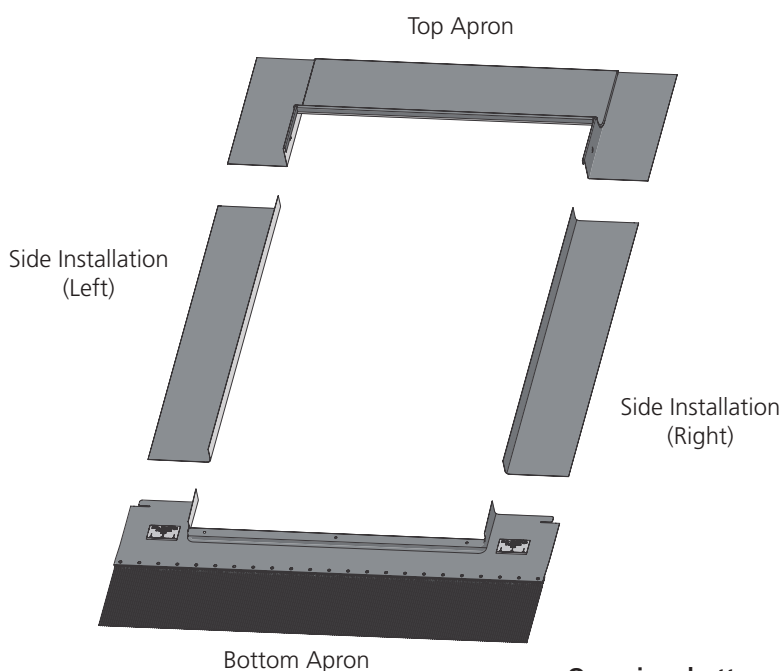

Zinc Roof Flashings

Keylite flashing kits are the most efficient way to ensure a watertight installation for your roof windows and have been designed to integrate efficiently with specific roofing materials.

Zinc Roof Flashing Components

One-piece bottom apron
The unique one-piece bottom apron design improves the aesthetic finish and allows for easy installation.

Tile: ZRF

- ▶ **Roof Pitch 15° - 90°**
Flashing for single window installation into zinc sheeting

Guarantee

- ▶ 10 Years – Keylite’s hassle free guarantee on flashings.

Finish Options

- ▶ Exterior - Grey

Size Range

Window Sizes (WxH)	550x780	550x980	550x1180	660x1180	780x980	780x1180	780x1400	940x1400	940x1600	1140x1180	1340x980	1340x1400
Zinc Roof Flashing	ZRF 01	ZRF 02	ZRF 01C	ZRF 03	ZRF 04	ZRF 05	ZRF 06	ZRF 07F	ZRF 07	ZRF 08	ZRF 09	ZRF 10