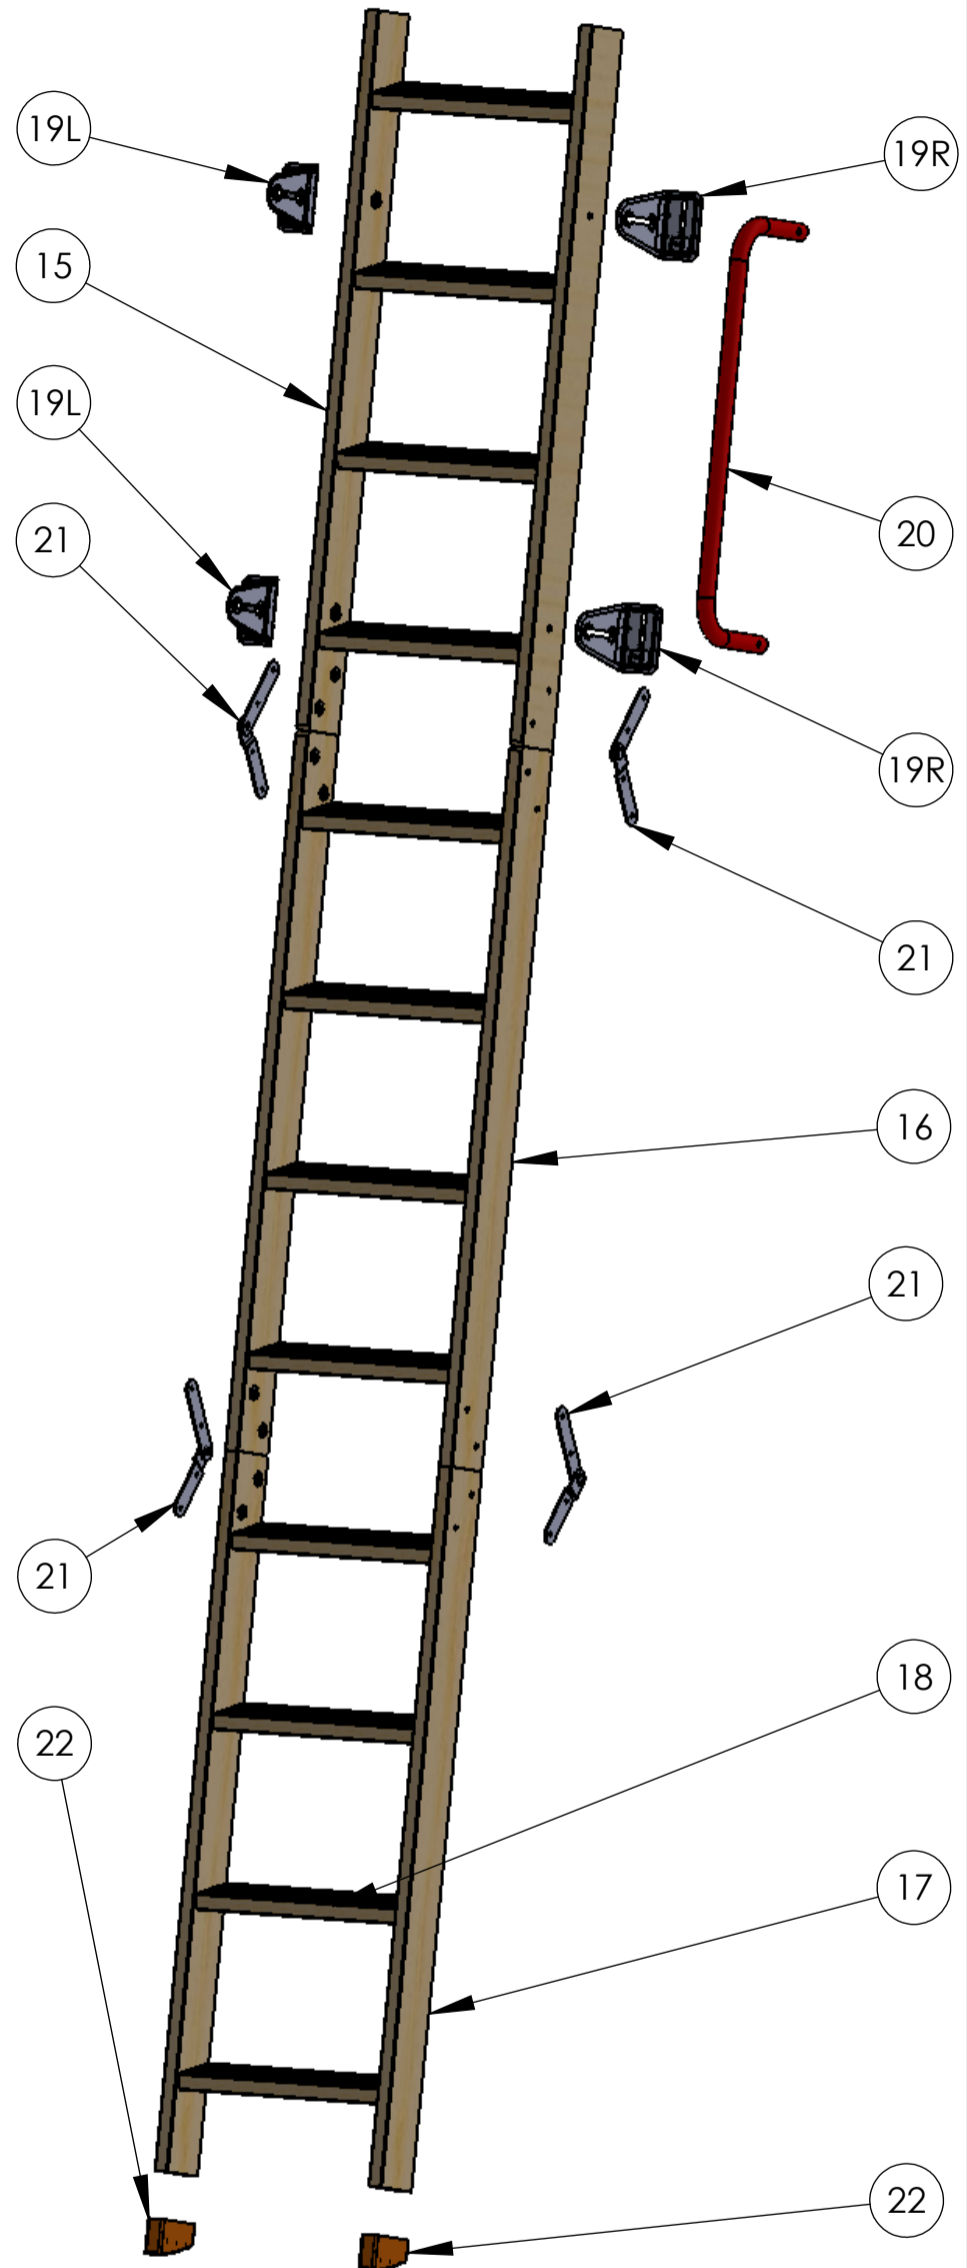

Keylite Loft Ladder

Name:
 Adress:

Contact Tel:
 Contact Fax:

Part No.	Part Name
1	KYL Framebox
2	KYL Trapdoor
3	KYL Trapdoor hinge L&R
4	KYL Arms L&R
5	KYL Corner bracket bottom L&R
6	KYL Chain holding bracket L&R
7	KYL Handle Lock
8	KYL Lock housing
9	KYL Thimble
10	KYL Seal
11	KYL Spring
12	KYL Chain

Part No.	Part Name
13	KYL F-F Bracket L&R
14	KYL Opening pool
15	KYL Ladder segment 1
16	KYL Ladder segment 2
17	KYL Ladder segment 3
18	KYL Rung
19	KYL L-bracket Mk II L&R
20	KYL Handrail
21	KYL Ladder hinge
22	KYL Plastic feet
23	-
24	-