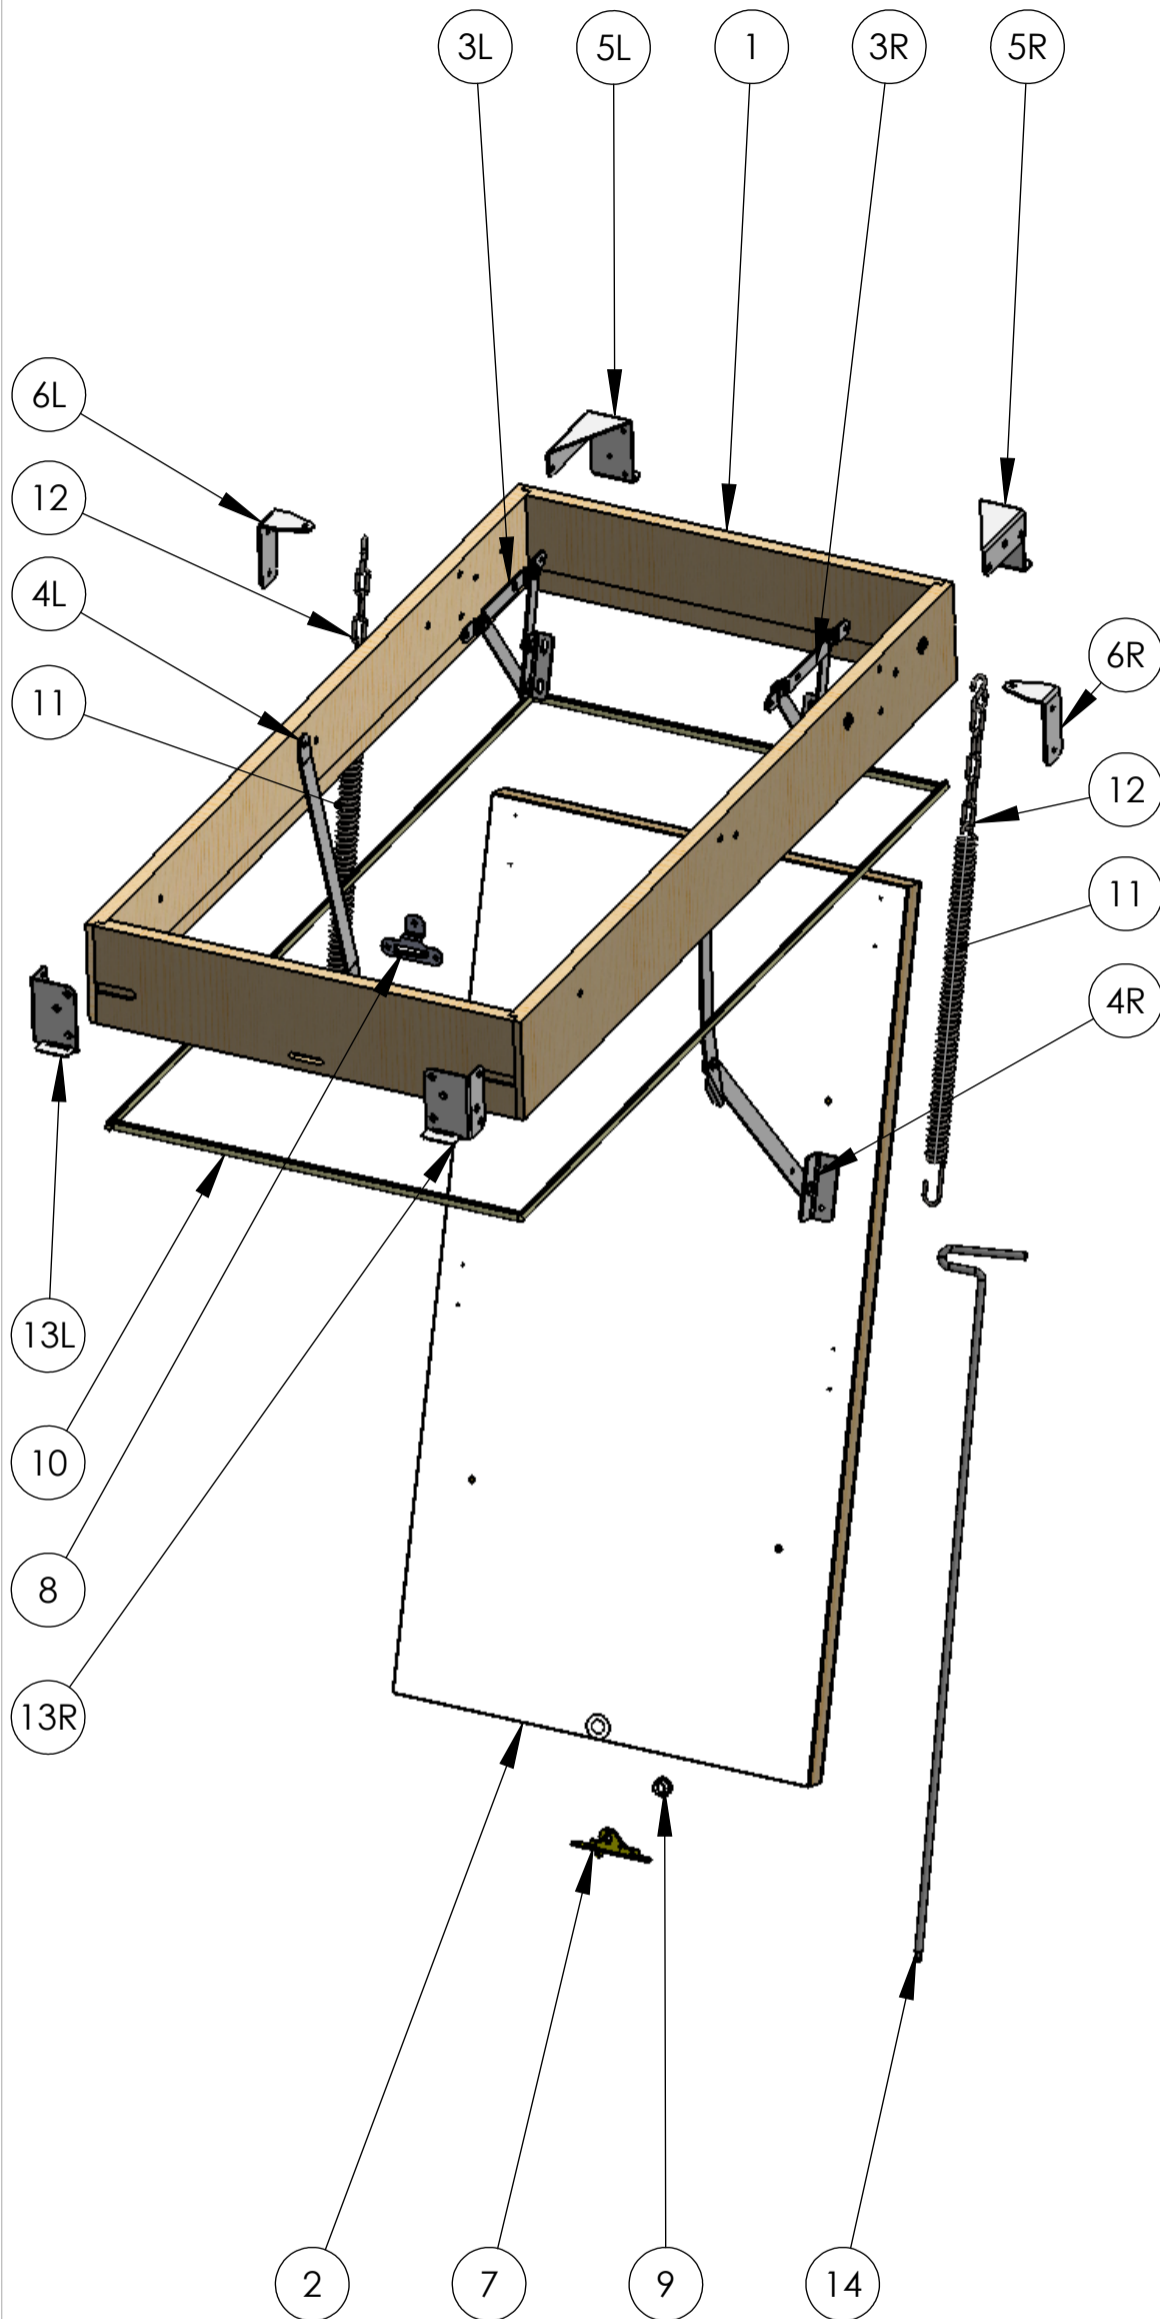

Keylite Loft Ladder

Name:
 Adress:

Contact Tel:
 Contact Fax:

Part No.	Part Name
1	KYL Framebox
2	KYL Trapdoor
3	KYL Trapdoor hinge L&R
4	KYL Arms L&R
5	KYL Corner bracket bottom L&R
6	KYL Chain holding bracket L&R
7	KYL Handle Lock
8	KYL Lock housing
9	KYL Thimble
10	KYL Seal
11	KYL Spring
12	KYL Chain

Part No.	Part Name
13	KYL F-F Bracket L&R
14	KYL Opening pool
15	KYL Ladder segment 1
16	KYL Ladder segment 2
17	KYL Ladder segment 3
18	KYL Rung
19	KYL L-bracket Mk II L&R
20	KYL Handrail
21	KYL Ladder hinge
22	KYL Plastic feet
23	-
24	-