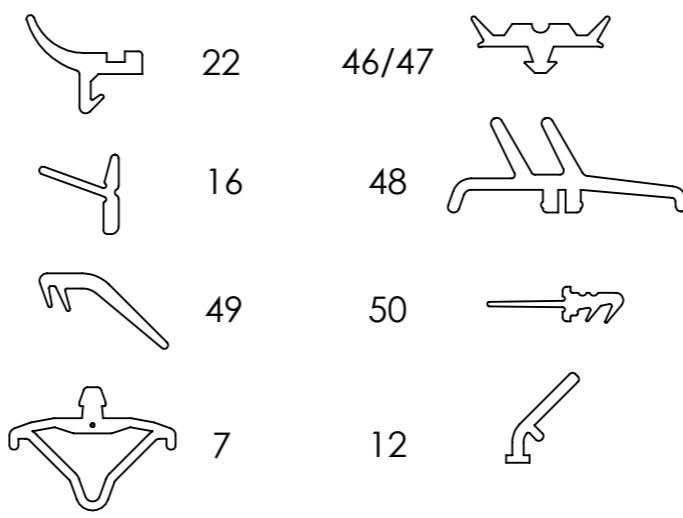

Keylite Roof Windows - Central Pivot Part List

Name:
 Adress:

Contact Tel:
 Contact Fax:

Part No.	Part Name	Part No.	Part Name
1	Frame Timber	14	Bottom Frame Piece
2	Latch Keep Timber	15	Frame Side Flashing L&R
3	Latch Keep Plastic	16	Frame Side Flashing Seal
4	Hood Flashing	17	Frame C-Channel L&R
5	Hood Strip Hold. Bracket	18	Sash Guide Piece L&R
6	Hood Strip	19	Thimble
7	Hood Seal	20	Frame Hinge L&R
8	Hood support	21	Frame Hinge Spring
9	Hood Hook	22	Latch Keep Timber Seal
10	Hood Filtre	23	Flick Fit Bracket
11	Hood Foam	24	Flick Fit Base Support
12	Frame End Cap Rubber L&R	25	Futuretherm Technology Foam
13	Frame End Cap L&R		

Part No.	Part Name	Part No.	Part Name
30	Sash Timber	43	Glazing Border L&R
31	Top Rail	44	Sash C-Channel L&R
32	Sash Hinge L&R	45	C-Channel End Cap
33	Traffic Cone	46	Glazing Seal Top
34	Latch	47	Glazing Seal L&R
35	Vent Flap Handle	48	Glazing Seal Bottom
36	Locking Bolt Housing	49	Sash Side/Bottom Seal
37	Locking Bolt Plastic	50	Second. Weather Seal
38	Glazing Unit	51	Sash End Cap L&R
39	Lower Glazing Piece	52	Georgian Bar (CW)
40	Glazing Boss	53	Sash Guide Plug
41	Upper Glazing Piece	54	Link Bar
42	Glazing Border Top	55	