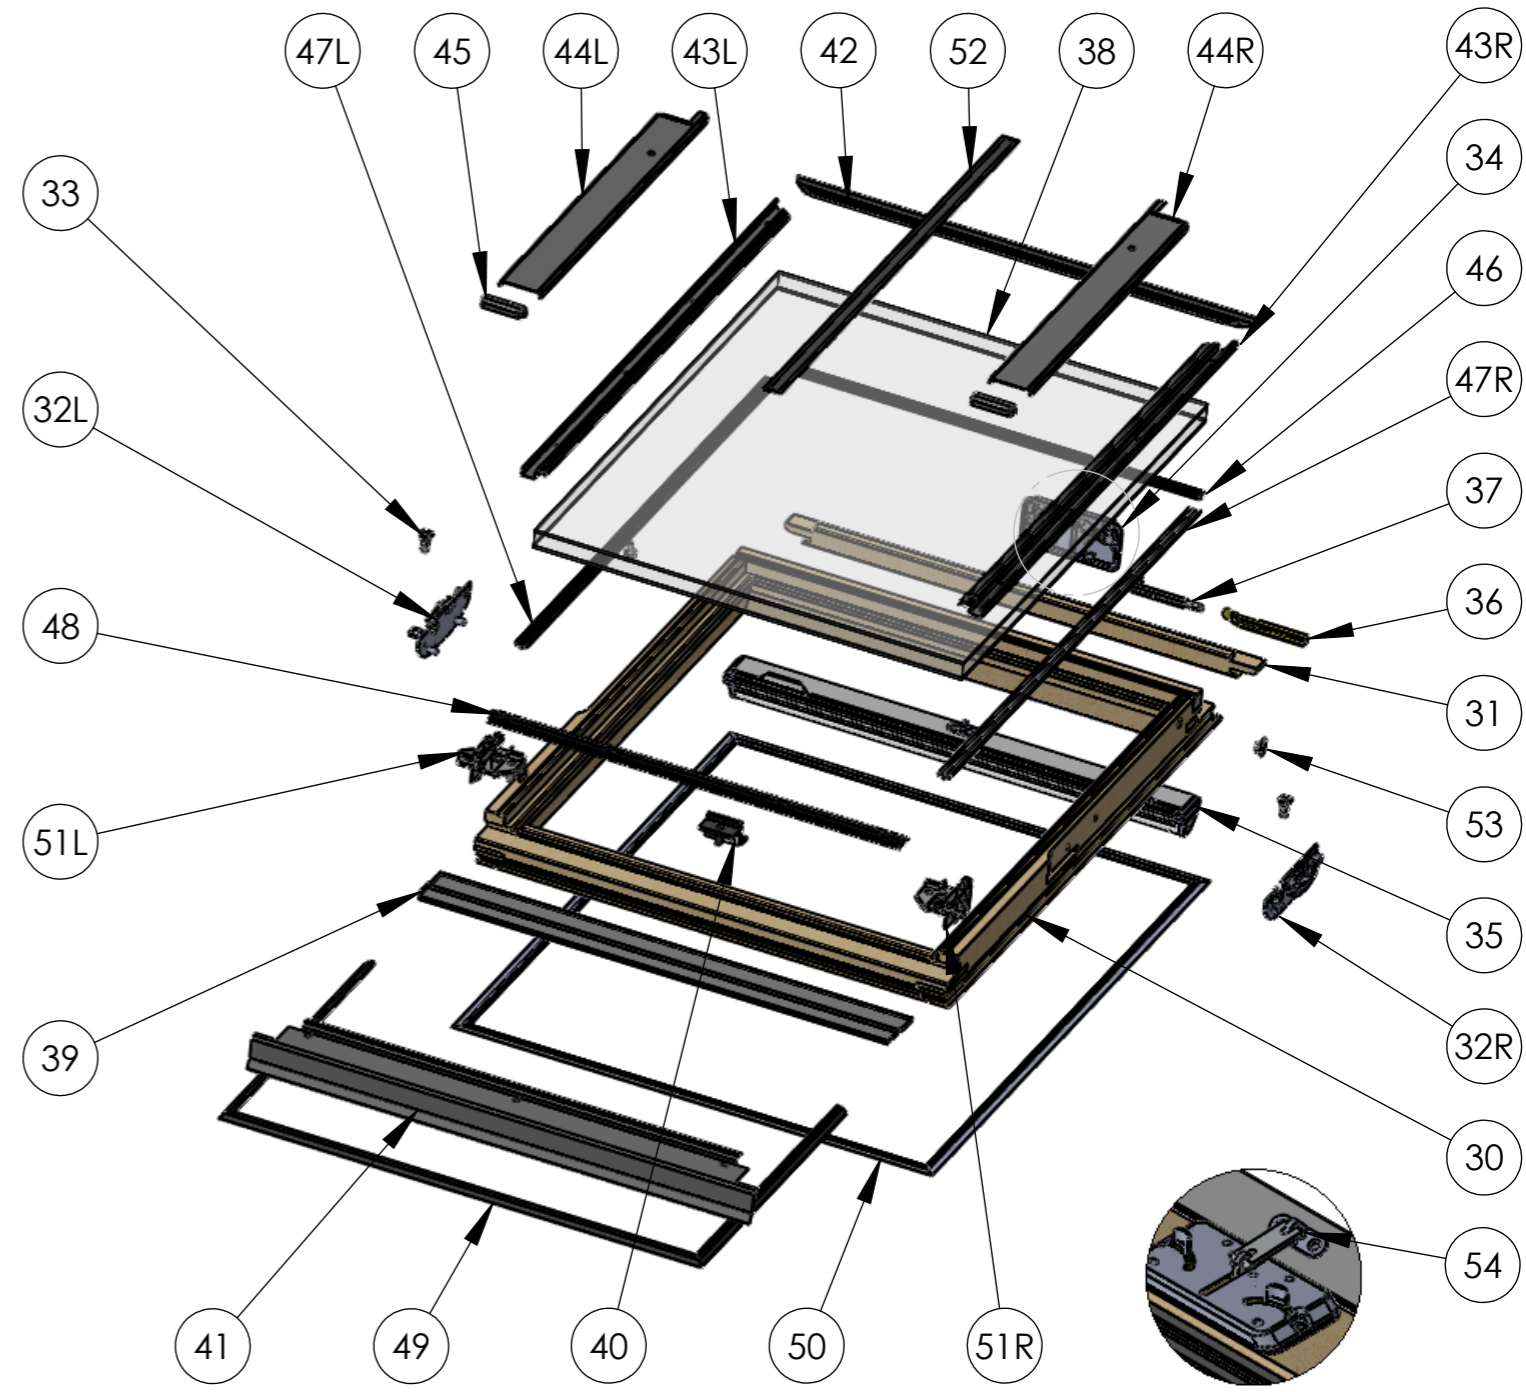

Keylite Roof Windows - Central Pivot Part List

Name:
 Adress:

Contact Tel:
 Contact Fax:

Part No.	Part Name	Part No.	Part Name
1	Frame Timber	14	Bottom Frame Piece
2	Latch Keep Timber	15	Frame Side Flashing L&R
3	Latch Keep Plastic	16	Frame Side Flashing Seal
4	Hood Flashing	17	Frame C-Channel L&R
5	Hood Strip Hold. Bracket	18	Sash Guide Piece L&R
6	Hood Strip	19	Thimble
7	Hood Seal	20	Frame Hinge L&R
8	Hood support	21	Frame Hinge Spring
9	Hood Hook	22	Latch Keep Timber Seal
10	Hood Filtre	23	Flick Fit Bracket
11	Hood Foam	24	Flick Fit Base Support
12	Frame End Cap Rubber L&R	25	Futuretherm Technology Foam
13	Frame End Cap L&R		

Part No.	Part Name	Part No.	Part Name
30	Sash Timber	43	Glazing Border L&R
31	Top Rail	44	Sash C-Channel L&R
32	Sash Hinge L&R	45	C-Channel End Cap
33	Traffic Cone	46	Glazing Seal Top
34	Latch	47	Glazing Seal L&R
35	Vent Flap Handle	48	Glazing Seal Bottom
36	Locking Bolt Housing	49	Sash Side/Bottom Seal
37	Locking Bolt Plastic	50	Second. Weather Seal
38	Glazing Unit	51	Sash End Cap L&R
39	Lower Glazing Piece	52	Georgian Bar (CW)
40	Glazing Boss	53	Sash Guide Plug
41	Upper Glazing Piece	54	Link Bar
42	Glazing Border Top	55	