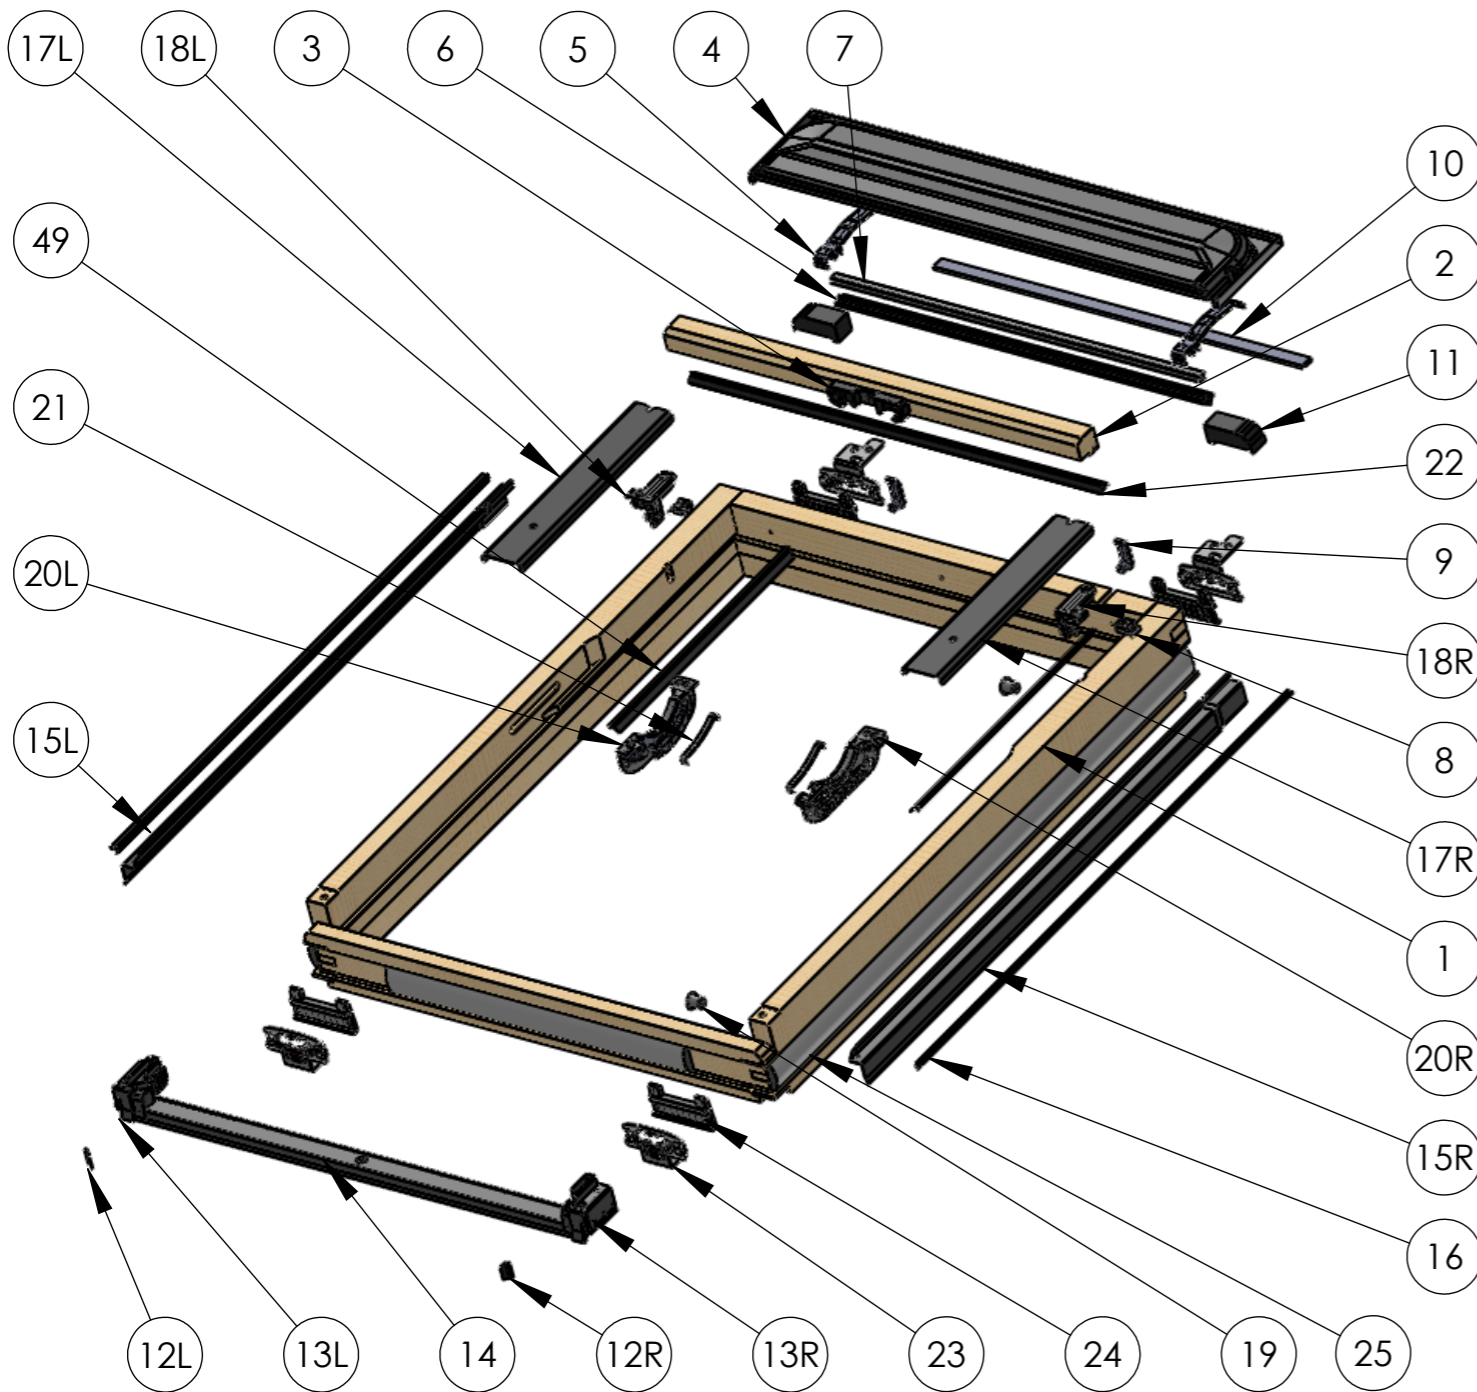

Keylite Roof Windows - Central Pivot Part List

Name:
 Adress:

Contact Tel:
 Contact Fax:

Part No.	Part Name	Part No.	Part Name
1	Frame Timber	14	Bottom Frame Piece
2	Latch Keep Timber	15	Frame Side Flashing L&R
3	Latch Keep Plastic	16	Frame Side Flashing Seal
4	Hood Flashing	17	Frame C-Channel L&R
5	Hood Strip Hold. Bracket	18	Sash Guide Piece L&R
6	Hood Strip	19	Thimble
7	Hood Seal	20	Frame Hinge L&R
8	Hood support	21	Frame Hinge Spring
9	Hood Hook	22	Latch Keep Timber Seal
10	Hood Filtre	23	Flick Fit Bracket
11	Hood Foam	24	Flick Fit Base Support
12	Frame End Cap Rubber L&R	25	Futuretherm Technology Foam
13	Frame End Cap L&R		

Part No.	Part Name	Part No.	Part Name
30	Sash Timber	43	Glazing Border L&R
31	Top Rail	44	Sash C-Channel L&R
32	Sash Hinge L&R	45	C-Channel End Cap
33	Traffic Cone	46	Glazing Seal Top
34	Latch	47	Glazing Seal L&R
35	Vent Flap Handle	48	Glazing Seal Bottom
36	Locking Bolt Housing	49	Sash Side/Bottom Seal
37	Locking Bolt Plastic	50	Second. Weather Seal
38	Glazing Unit	51	Sash End Cap L&R
39	Lower Glazing Piece	52	Georgian Bar (CW)
40	Glazing Boss	53	Sash Guide Plug
41	Upper Glazing Piece	54	Link Bar
42	Glazing Border Top	55	