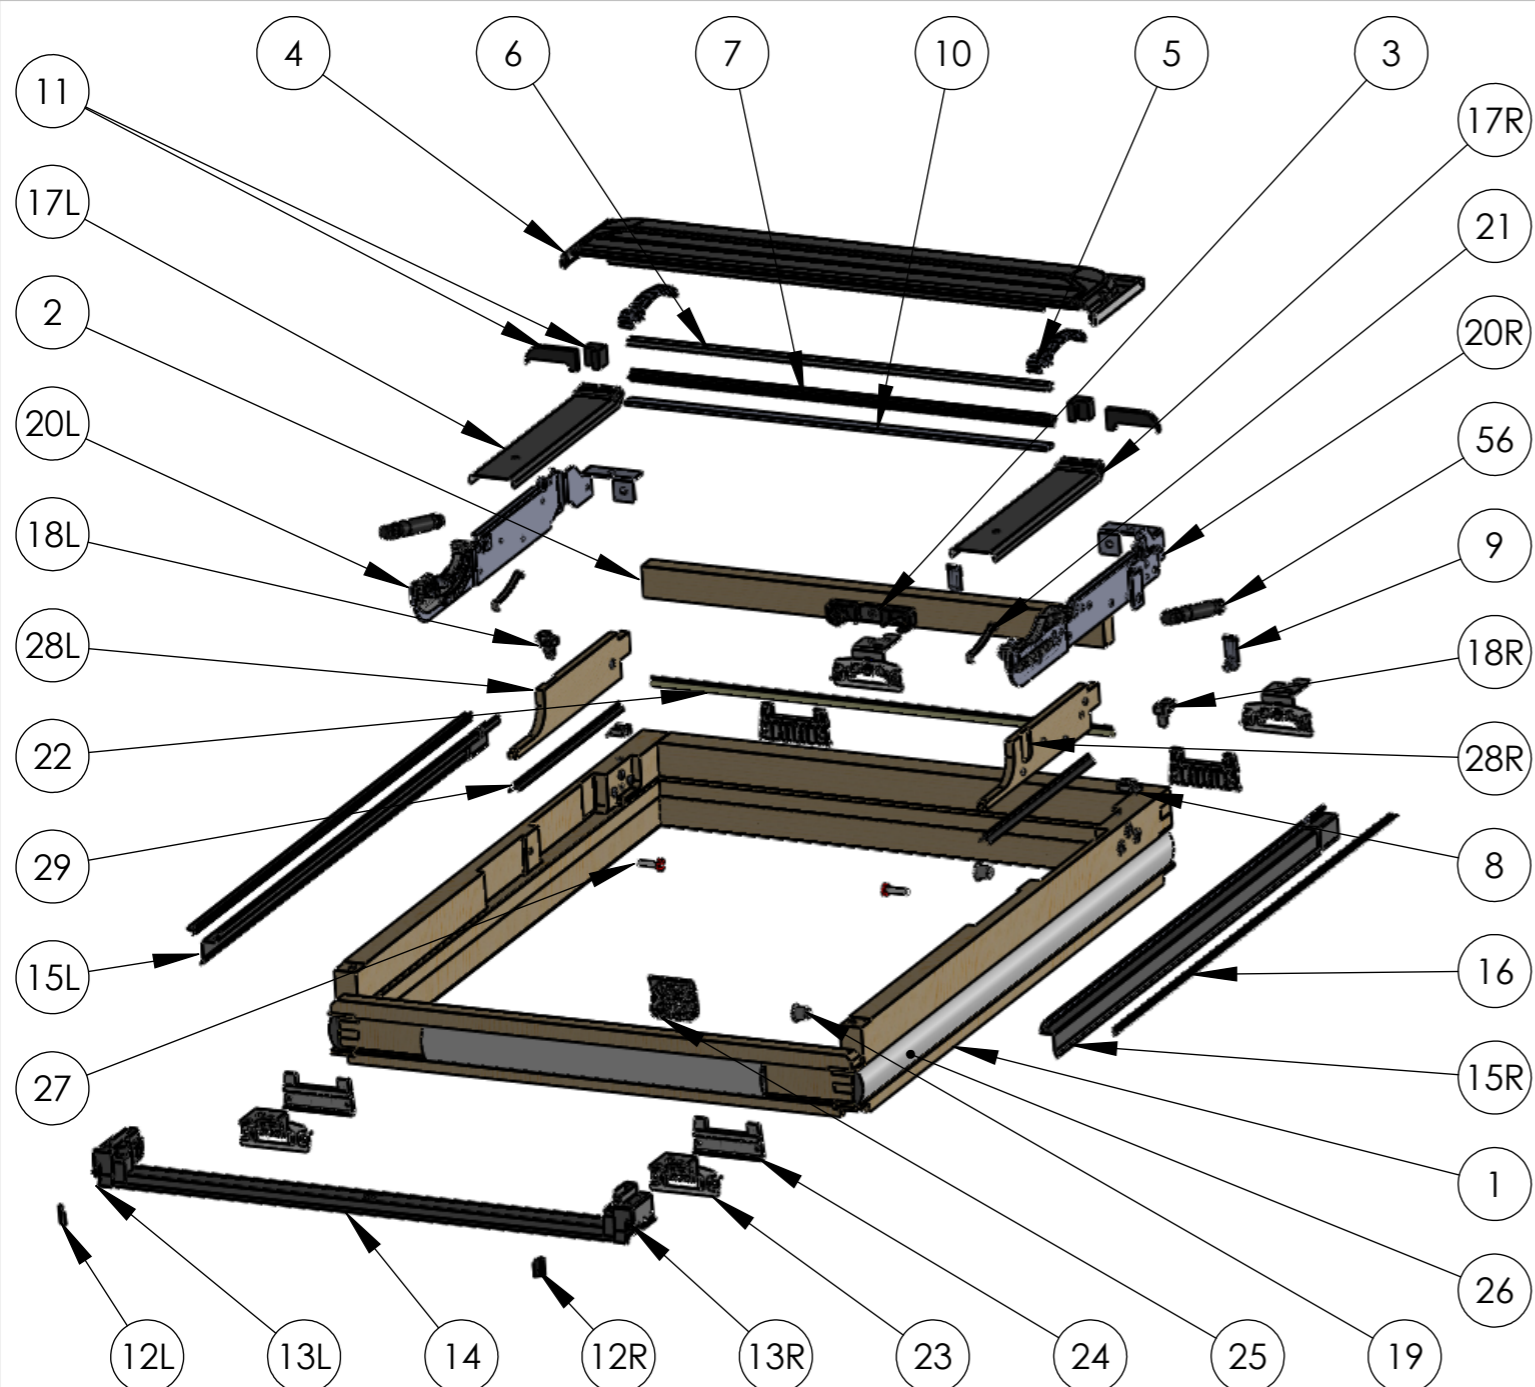

Keylite Roof Windows - Top Hung Part List

Name:
 Adress:

Contact Tel:
 Contact Fax:

Part No.	Part Name	Part No.	Part Name
1	Frame Timber	16	Frame Side Flashing Seal
2	Latch Keep Timber	17	Frame C-Channel L&R
3	Latch Keep Plastic	18	FSF Guide L&R
4	Hood Flashing	19	Thimble
5	Hood Strip Hold. Bracket	20	Arms L&R
6	Hood Strip	21	Frame Hinge Spring
7	Hood Seal	22	Latch Keep Timber Seal
8	Hood support	23	Flick Fit Bracket
9	Hood Hook	24	Flick Fit Base Support
10	Hood Filtre	25	Handle Keep
11	Hood Foam	26	Futuretherm Tech. Foam
12	Frame End Cap Rubber L&R	27	M8 Bolt Silver-Red
13	Frame End Cap L&R	28	Arm Timber L&R
14	Bottom Frame Piece	29	Arm Timber Seal
15	Frame Side Flashing L&R		

Part No.	Part Name	Part No.	Part Name
30	Sash Timber	46	Glazing Seal Top
31	Top Rail	47	Glazing Seal L&R
32	Sash Hinge L&R	48	Glazing Seal Bottom
33	Traffic Cone	49	Sash Side/Bottom Seal
34	Latch	50	Second. Weather Seal
35	Vent Flap Handle	51	Sash End Cap L&R
36	Locking Bolt Housing	52	Georgian Bar (CW)
37	Locking Bolt Plastic	53	Sash Guide Plug
38	Glazing Unit	54	Link Bar
39	Lower Glazing Piece	55	Handle
40	Glazing Boss	56	Gas spring
41	Upper Glazing Piece		
42	Glazing Border Top		
43	Glazing Border L&R		
44	Sash C-Channel L&R		
45	C-Channel End Cap		