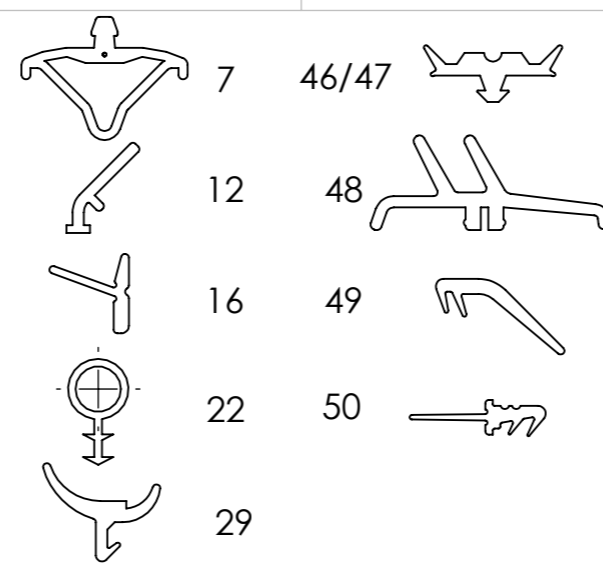

Keylite Roof Windows - Top Hung Part List

Name:
 Adress:

Contact Tel:
 Contact Fax:

Part No.	Part Name	Part No.	Part Name
1	Frame Timber	16	Frame Side Flashing Seal
2	Latch Keep Timber	17	Frame C-Channel L&R
3	Latch Keep Plastic	18	FSF Guide L&R
4	Hood Flashing	19	Thimble
5	Hood Strip Hold. Bracket	20	Arms L&R
6	Hood Strip	21	Frame Hinge Spring
7	Hood Seal	22	Latch Keep Timber Seal
8	Hood support	23	Flick Fit Bracket
9	Hood Hook	24	Flick Fit Base Support
10	Hood Filtre	25	Handle Keep
11	Hood Foam	26	Futuretherm Tech. Foam
12	Frame End Cap Rubber L&R	27	M8 Bolt Silver-Red
13	Frame End Cap L&R	28	Arm Timber L&R
14	Bottom Frame Piece	29	Arm Timber Seal
15	Frame Side Flashing L&R		

Part No.	Part Name	Part No.	Part Name
30	Sash Timber	46	Glazing Seal Top
31	Top Rail	47	Glazing Seal L&R
32	Sash Hinge L&R	48	Glazing Seal Bottom
33	Traffic Cone	49	Sash Side/Bottom Seal
34	Latch	50	Second. Weather Seal
35	Vent Flap Handle	51	Sash End Cap L&R
36	Locking Bolt Housing	52	Georgian Bar (CW)
37	Locking Bolt Plastic	53	Sash Guide Plug
38	Glazing Unit	54	Link Bar
39	Lower Glazing Piece	55	Handle
40	Glazing Boss	56	Gas spring
41	Upper Glazing Piece		
42	Glazing Border Top		
43	Glazing Border L&R		
44	Sash C-Channel L&R		
45	C-Channel End Cap		