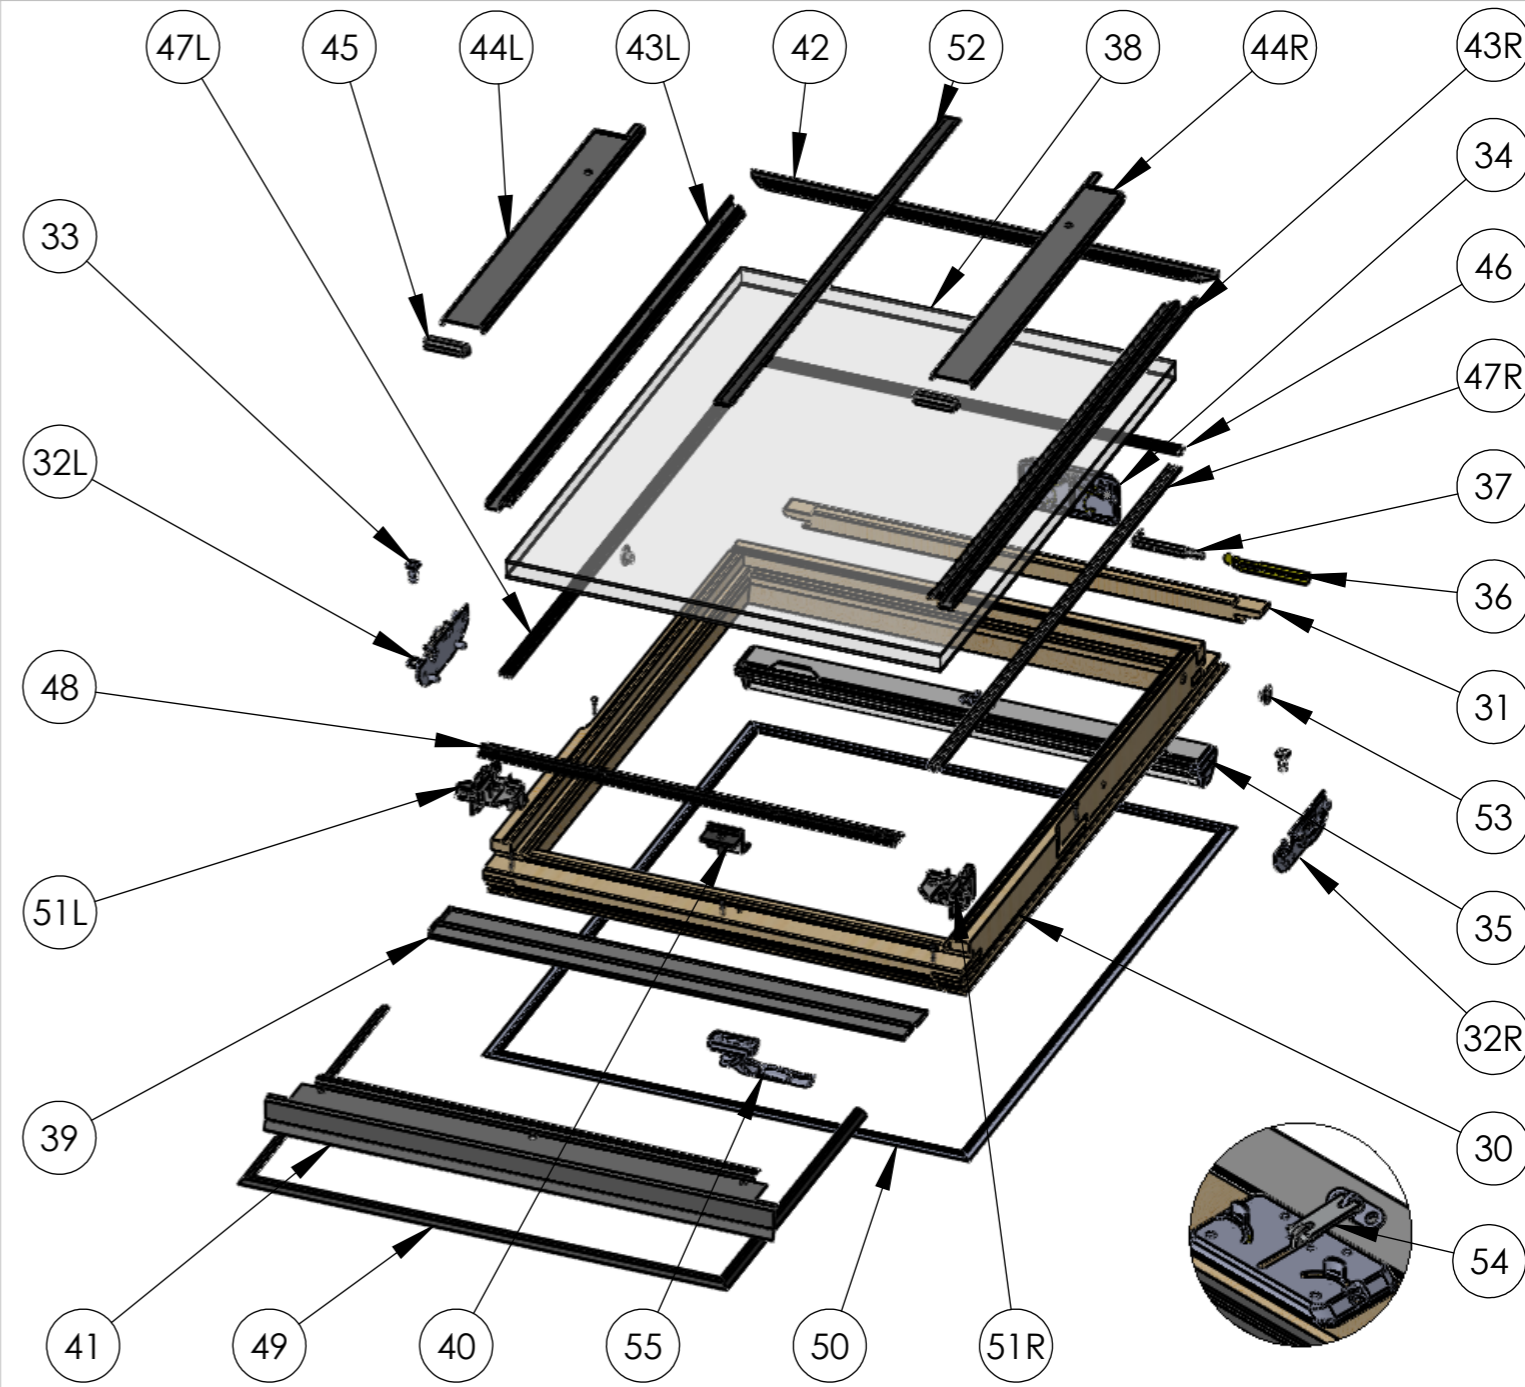

Keylite Roof Windows - Top Hung Part List

Name:
 Adress:

Contact Tel:
 Contact Fax:

Part No.	Part Name	Part No.	Part Name
1	Frame Timber	16	Frame Side Flashing Seal
2	Latch Keep Timber	17	Frame C-Channel L&R
3	Latch Keep Plastic	18	FSF Guide L&R
4	Hood Flashing	19	Thimble
5	Hood Strip Hold. Bracket	20	Arms L&R
6	Hood Strip	21	Frame Hinge Spring
7	Hood Seal	22	Latch Keep Timber Seal
8	Hood support	23	Flick Fit Bracket
9	Hood Hook	24	Flick Fit Base Support
10	Hood Filtre	25	Handle Keep
11	Hood Foam	26	Futuretherm Tech. Foam
12	Frame End Cap Rubber L&R	27	M8 Bolt Silver-Red
13	Frame End Cap L&R	28	Arm Timber L&R
14	Bottom Frame Piece	29	Arm Timber Seal
15	Frame Side Flashing L&R		

Part No.	Part Name	Part No.	Part Name
30	Sash Timber	46	Glazing Seal Top
31	Top Rail	47	Glazing Seal L&R
32	Sash Hinge L&R	48	Glazing Seal Bottom
33	Traffic Cone	49	Sash Side/Bottom Seal
34	Latch	50	Second. Weather Seal
35	Vent Flap Handle	51	Sash End Cap L&R
36	Locking Bolt Housing	52	Georgian Bar (CW)
37	Locking Bolt Plastic	53	Sash Guide Plug
38	Glazing Unit	54	Link Bar
39	Lower Glazing Piece	55	Handle
40	Glazing Boss	56	Gas spring
41	Upper Glazing Piece		
42	Glazing Border Top		
43	Glazing Border L&R		
44	Sash C-Channel L&R		
45	C-Channel End Cap		